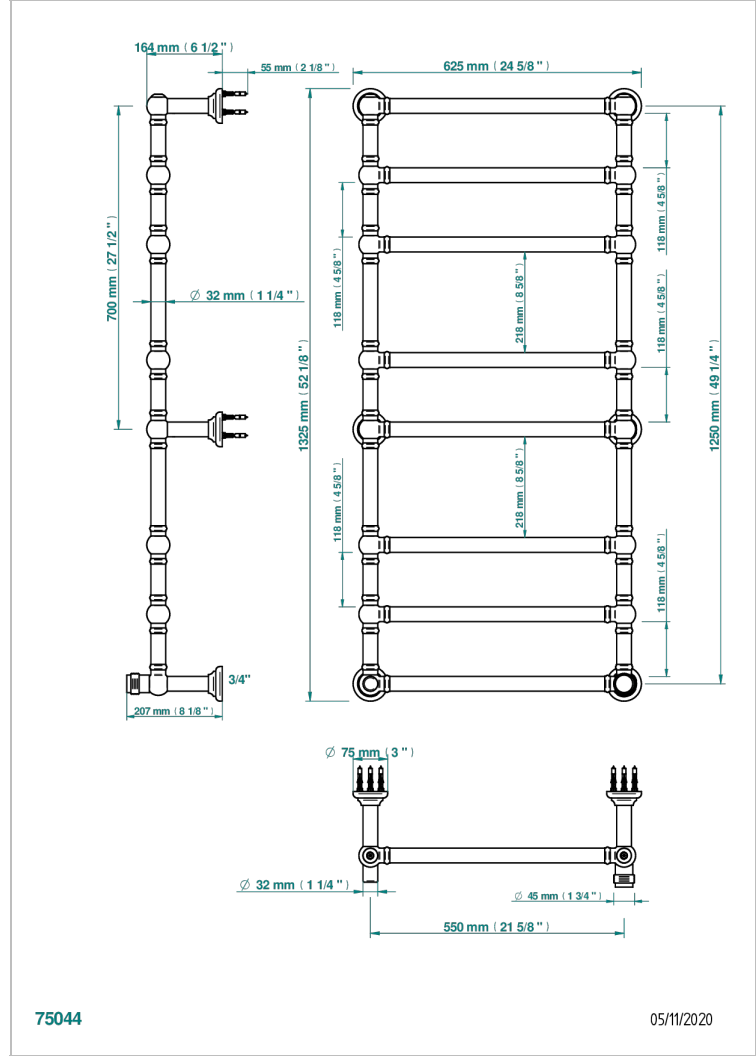

# DIPLOMATE GROOVED RINGS

U4B-TWT8H1

Traditional towel warmer, 8 rails, 625 mm x 1325 mm, hydronic with 1 stylised handle

75044

05/11/2020

## CHARACTERISTIC

- Diplomate Grooved rings
- Traditional towel warmer, 8 rails, 625 mm x 1325 mm, hydronic with 1 stylised handle

## TECHNICAL SPECS

- Pression : 0,5 bars < P < 3 bars (recommandée)
- Pressure : 7.25 psi < P < 43.5 psi (advised)
- Température eau maximale conseillée : 60°C
- Maximum water temperature advised: 140°F
- Hauteur minimale au sol (maximum height from the ground) : 60 cm (24")
- Puissance / Power : 171W à Delta T 30