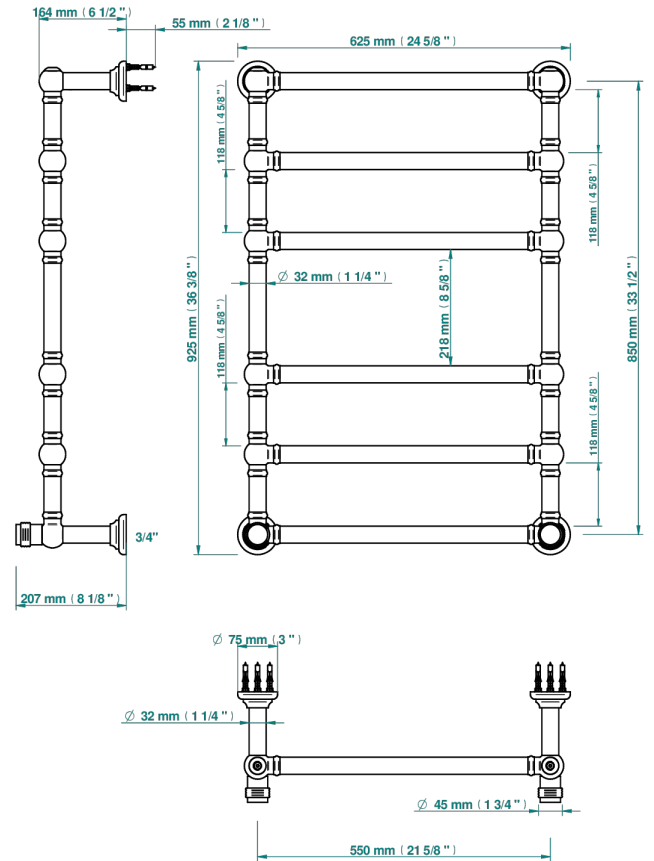

DIPLOMATE GROOVED RINGS

U4B-TWT6H2

Traditional towel warmer, 6 rails, 625 mm x 925 mm, hydronic with 2 stylised handles

75043

04/11/2020

CHARACTERISTIC

- Diplome Grooved rings
- Traditional towel warmer, 6 rails, 625 mm x 925 mm, hydronic with 2 stylised handles

TECHNICAL SPECS

- Pression : 0,5 bars < P < 3 bars (recommandée)
- Pressure : 7.25 psi < P < 43.5 psi (advised)
- Température eau maximale conseillée : 60°C
- Maximum water temperature advised: 140°F
- Hauteur minimale au sol (maximum height from the ground) : 60 cm (24")
- Puissance / Power : 128W à Delta T 30