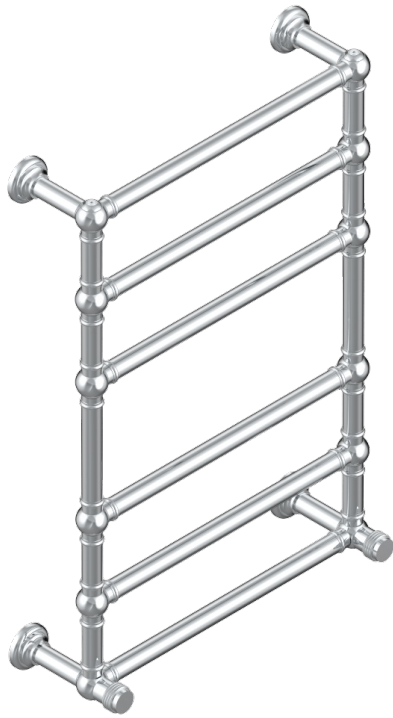

DIPLOMATE GROOVED RINGS

U4B-TWT6H2

Traditional towel warmer, 6 rails, 625 mm x 925 mm, hydronic with 2 stylised handles

75043

04/11/2020

CHARACTERISTIC

- Diplome Grooved rings
- Traditional towel warmer, 6 rails, 625 mm x 925 mm, hydronic with 2 stylised handles

TECHNICAL SPECS

- Pression : 0,5 bars < P < 3 bars (recommandée)
- Pressure : 7.25 psi < P < 43.5 psi (advised)
- Température eau maximale conseillée : 60°C
- Maximum water temperature advised: 140°F
- Hauteur minimale au sol (maximum height from the ground) : 60 cm (24")
- Puissance / Power : 128W à Delta T 30

AVAILABLE FINITIONS

Blush PVD - H62
Brass color PVD - H49
Brown bronze color PVD - F33
Gold color PVD - H52
Graphite PVD - H64
Lacquered light bronze - D01

Matt Umber PVD - H67
Matt blush PVD - H60
Matt brass color PVD - H50
Matt brown bronze color PVD - F34
Matt chrome - C02
Matt gold - F07