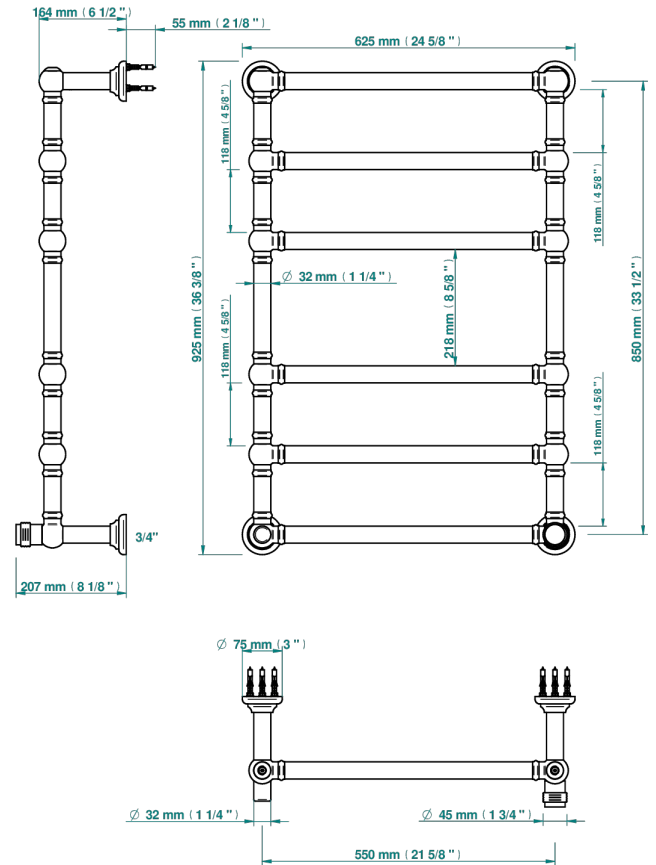

DIPLOMATE GROOVED RINGS

U4B-TWT6H1

Traditional towel warmer, 6 rails, 625 mm x 925 mm, hydronic with 1 stylised handle

75042

04/11/2020

CHARACTERISTIC

- Diplomat Grooved rings
- Traditional towel warmer, 6 rails, 625 mm x 925 mm, hydronic with 1 stylised handle

TECHNICAL SPECS

- Pression : 0,5 bars < P < 3 bars (recommandée)
- Pressure : 7.25 psi < P < 43.5 psi (advised)
- Température eau maximale conseillée : 60°C
- Maximum water temperature advised: 140°F
- Hauteur minimale au sol (maximum height from the ground) : 60 cm (24")
- Puissance / Power : 128W à Delta T 30