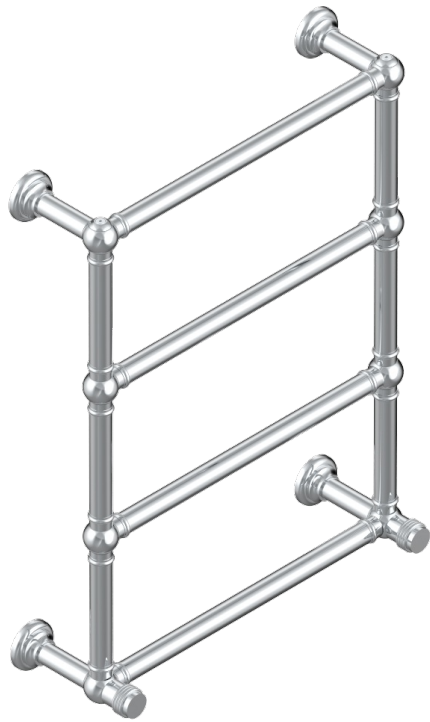

# DIPLOMATE GROOVED RINGS

U4B-TWT4H2

Traditional towel warmer, 4 rails, 625 mm x 825 mm, hydronic with 2 stylised handles

THG<sup>®</sup>  
PARIS

75041

04/11/2020

## CHARACTERISTIC

- Diplomat Grooved rings
- Traditional towel warmer, 4 rails, 625 mm x 825 mm, hydronic with 2 stylised handles

## TECHNICAL SPECS

- Pression : 0,5 bars < P < 3 bars (recommandée)
- Pressure : 7.25 psi < P < 43.5 psi (advised)
- Température eau maximale conseillée : 60°C
- Maximum water temperature advised: 140°F
- Hauteur minimale au sol (maximum height from the ground) : 60 cm (24")
- Puissance / Power : 86W à Delta T 30