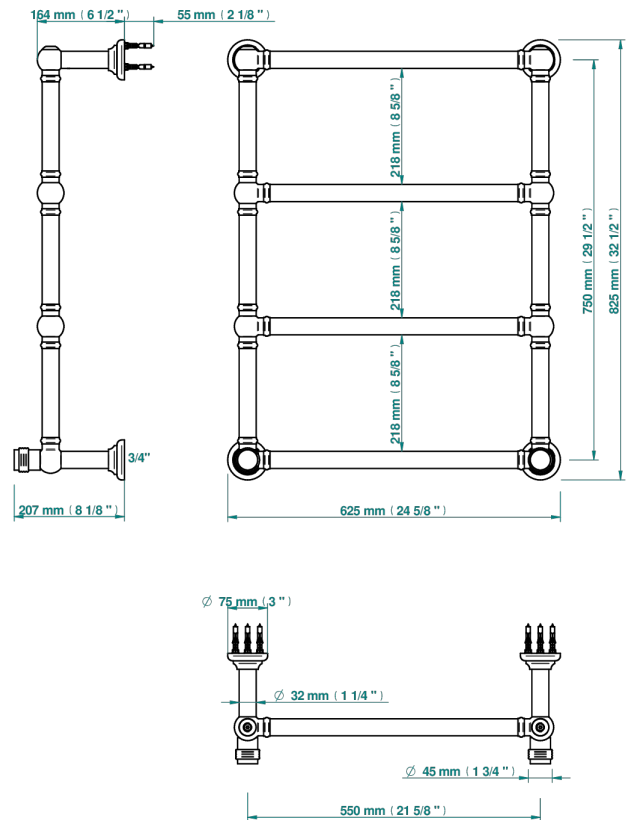

# DIPLOMATE GROOVED RINGS

U4B-TWT4H2

Traditional towel warmer, 4 rails, 625 mm x 825 mm, hydronic with 2 stylised handles

THG<sup>®</sup>  
PARIS

75041

04/11/2020

## CHARACTERISTIC

- Diplomat Grooved rings
- Traditional towel warmer, 4 rails, 625 mm x 825 mm, hydronic with 2 stylised handles

## TECHNICAL SPECS

- Pression : 0,5 bars < P < 3 bars (recommandée)
- Pressure : 7.25 psi < P < 43.5 psi (advised)
- Température eau maximale conseillée : 60°C
- Maximum water temperature advised: 140°F
- Hauteur minimale au sol (maximum height from the ground) : 60 cm (24")
- Puissance / Power : 86W à Delta T 30