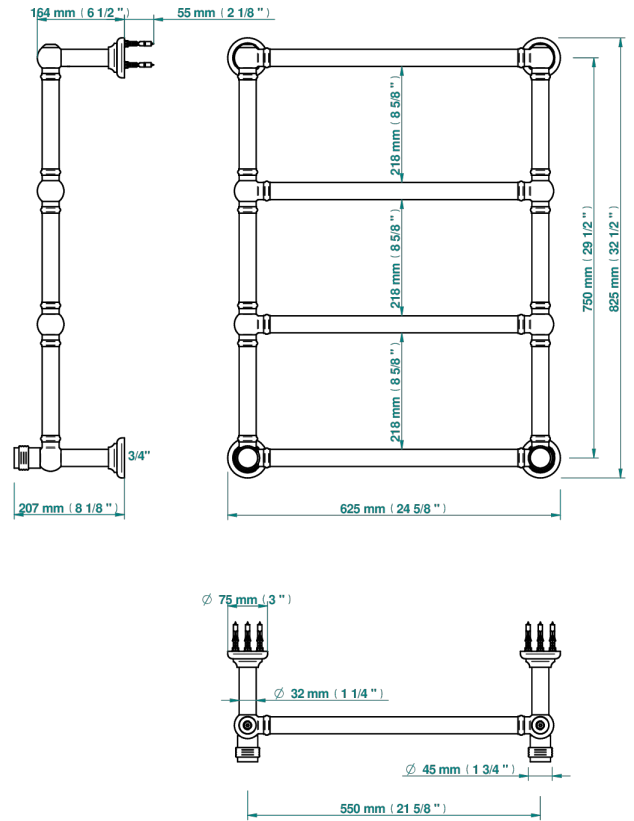

# DIPLOMATE ANILLO ANILLADO

U4B-TWT4H2

Traditional towel warmer, 4 rails, 625 mm x 825 mm, hydronic with 2 stylised handles

THG<sup>®</sup>  
PARIS

75041

04/11/2020

## CARACTERÍSTICAS

- Diplomate anillo anillado
- Traditional towel warmer, 4 rails, 625 mm x 825 mm, hydronic with 2 stylised handles

## ESPECIFICACIONES TÉCNICAS

- Pression : 0,5 bars < P < 3 bars (recommandée)
- Pressure : 7.25 psi < P < 43.5 psi (advised)
- Température eau maximale conseillée : 60°C
- Maximum water temperature advised: 140°F
- Hauteur minimale au sol (maximum height from the ground) : 60 cm (24")
- Puissance / Power : 86W à Delta T 30