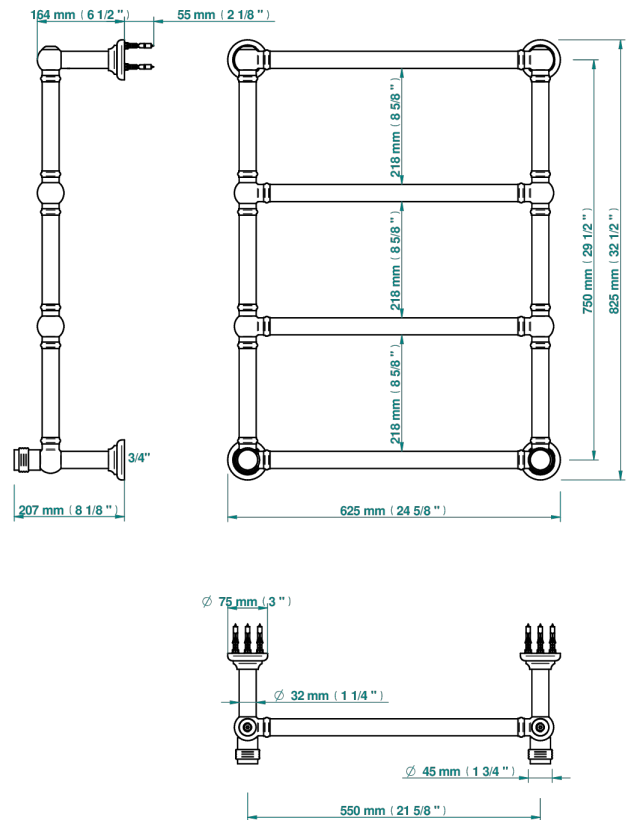

# DIPLOMATE GROOVED RINGS

U4B-TWT4H2

Traditional towel warmer, 4 rails, 625 mm x 825 mm, hydronic with 2 stylised handles

75041

04/11/2020

## CHARACTERISTIC

- Diplome Grooved rings
- Traditional towel warmer, 4 rails, 625 mm x 825 mm, hydronic with 2 stylised handles

## TECHNICAL SPECS

- Pression : 0,5 bars < P < 3 bars (recommandée)
- Pressure : 7.25 psi < P < 43.5 psi (advised)
- Température eau maximale conseillée : 60°C
- Maximum water temperature advised: 140°F
- Hauteur minimale au sol (maximum height from the ground) : 60 cm (24")
- Puissance / Power : 86W à Delta T 30