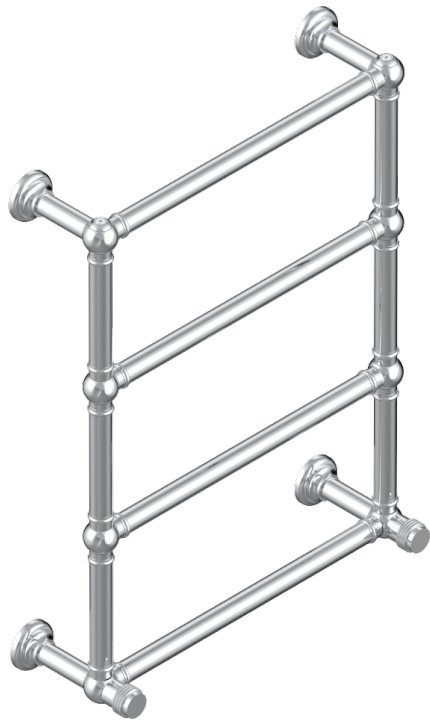

# DIPLOMATE GROOVED RINGS

U4B-TWT4H2

Traditional towel warmer, 4 rails, 625 mm x 825 mm, hydronic with 2 stylised handles

75041

04/11/2020

## CHARACTERISTIC

- Diplome Grooved rings
- Traditional towel warmer, 4 rails, 625 mm x 825 mm, hydronic with 2 stylised handles

## TECHNICAL SPECS

- Pression : 0,5 bars < P < 3 bars (recommandée)
- Pressure : 7.25 psi < P < 43.5 psi (advised)
- Température eau maximale conseillée : 60°C
- Maximum water temperature advised: 140°F
- Hauteur minimale au sol (maximum height from the ground) : 60 cm (24")
- Puissance / Power : 86W à Delta T 30