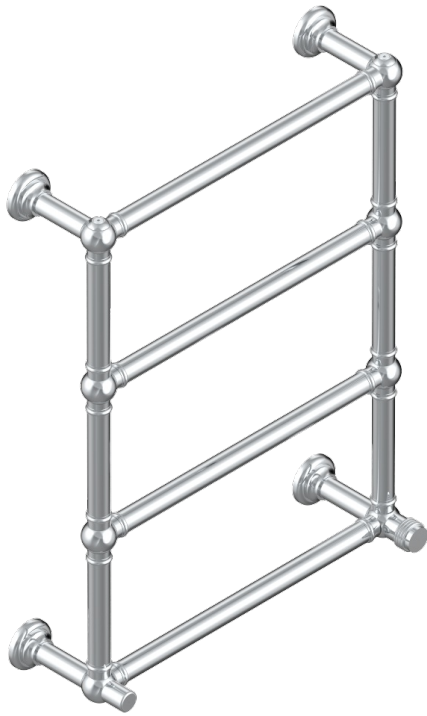

DIPLOMATE GROOVED RINGS

U4B-TWT4H1

Traditional towel warmer, 4 rails, 625 mm x 825 mm, hydronic with 1 stylised handle

THG[®]
PARIS

75040

04/11/2020

CHARACTERISTIC

- Diplomat Grooved rings
- Traditional towel warmer, 4 rails, 625 mm x 825 mm, hydronic with 1 stylised handle

TECHNICAL SPECS

- Pression : 0,5 bars < P < 3 bars (recommandée)
- Pressure : 7.25 psi < P < 43.5 psi (advised)
- Température eau maximale conseillée : 60°C
- Maximum water temperature advised: 140°F
- Hauteur minimale au sol (maximum height from the ground) : 60 cm (24")
- Puissance / Power : 86W à Delta T 30