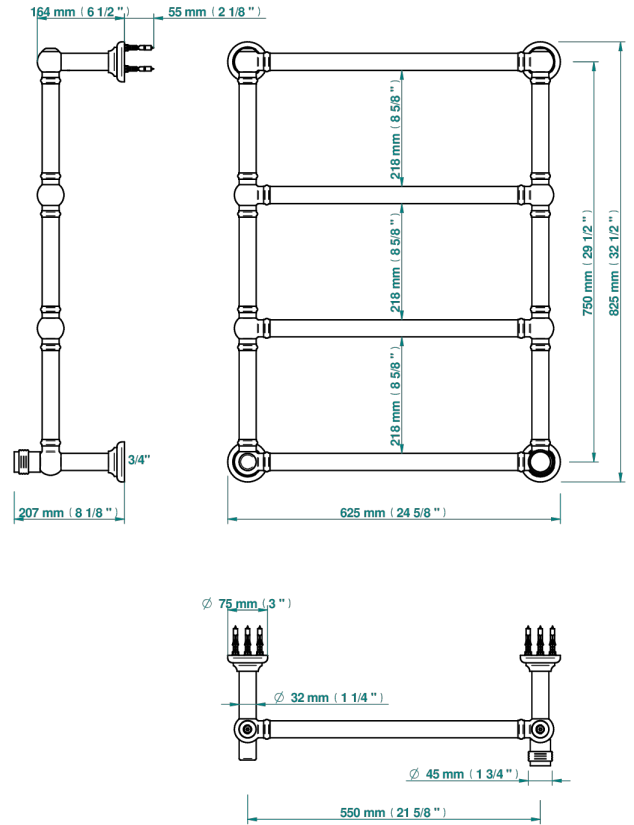

DIPLOMATE GROOVED RINGS

U4B-TWT4H1

Traditional towel warmer, 4 rails, 625 mm x 825 mm, hydronic with 1 stylised handle

THG[®]
PARIS

75040

04/11/2020

CHARACTERISTIC

- Diplomat Grooved rings
- Traditional towel warmer, 4 rails, 625 mm x 825 mm, hydronic with 1 stylised handle

TECHNICAL SPECS

- Pression : 0,5 bars < P < 3 bars (recommandée)
- Pressure : 7.25 psi < P < 43.5 psi (advised)
- Température eau maximale conseillée : 60°C
- Maximum water temperature advised: 140°F
- Hauteur minimale au sol (maximum height from the ground) : 60 cm (24")
- Puissance / Power : 86W à Delta T 30