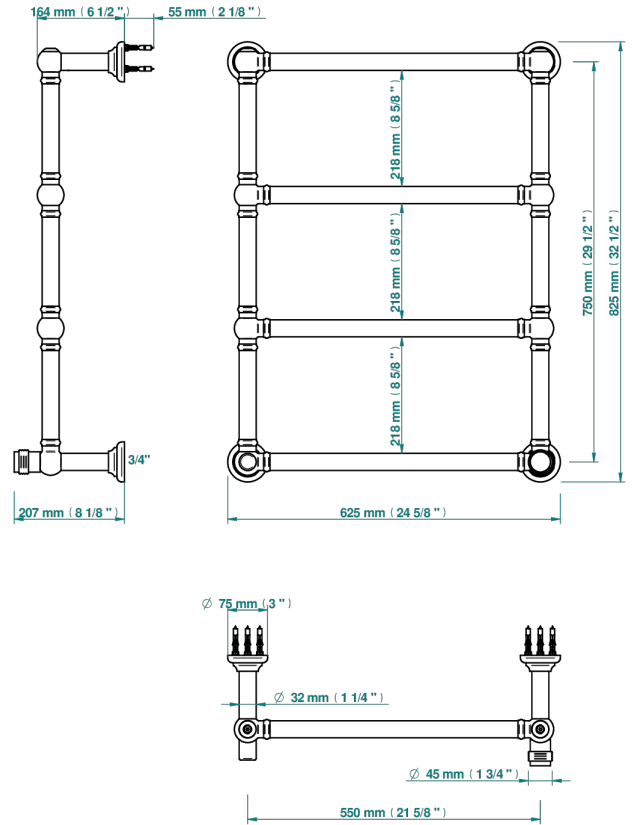

# DIPLOMATE GROOVED RINGS

U4B-TWT4H1

Traditional towel warmer, 4 rails, 625 mm x 825 mm, hydronic with 1 stylised handle

75040

04/11/2020

## CHARACTERISTIC

- Diplomat Grooved rings
- Traditional towel warmer, 4 rails, 625 mm x 825 mm, hydronic with 1 stylised handle

## TECHNICAL SPECS

- Pression : 0,5 bars < P < 3 bars (recommandée)
- Pressure : 7.25 psi < P < 43.5 psi (advised)
- Température eau maximale conseillée : 60°C
- Maximum water temperature advised: 140°F
- Hauteur minimale au sol (maximum height from the ground) : 60 cm (24")
- Puissance / Power : 86W à Delta T 30