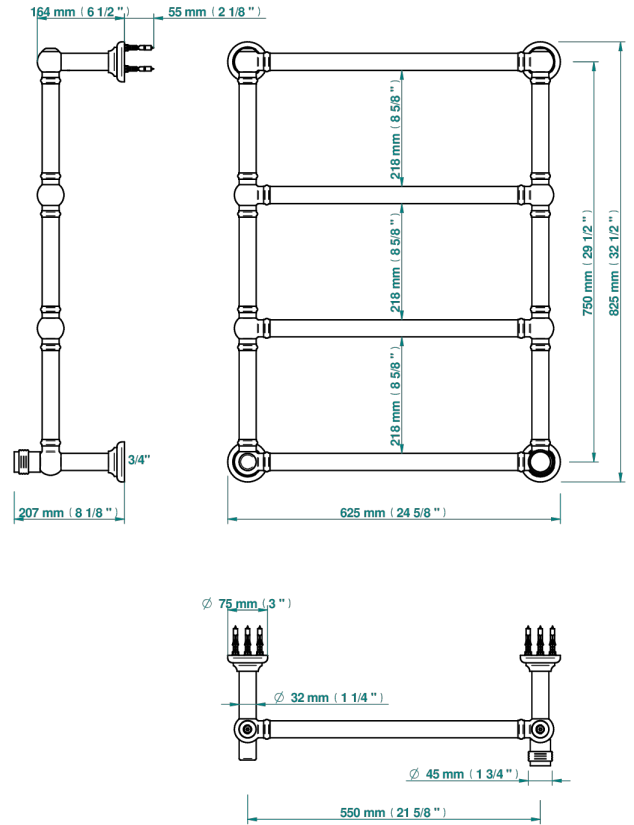

DIPLOMATE GROOVED RINGS

U4B-TWT4H1

Traditional towel warmer, 4 rails, 625 mm x 825 mm, hydronic with 1 stylised handle

75040

04/11/2020

CHARACTERISTIC

- Diplomat Grooved rings
- Traditional towel warmer, 4 rails, 625 mm x 825 mm, hydronic with 1 stylised handle

TECHNICAL SPECS

- Pression : 0,5 bars < P < 3 bars (recommandée)
- Pressure : 7.25 psi < P < 43.5 psi (advised)
- Température eau maximale conseillée : 60°C
- Maximum water temperature advised: 140°F
- Hauteur minimale au sol (maximum height from the ground) : 60 cm (24")
- Puissance / Power : 86W à Delta T 30