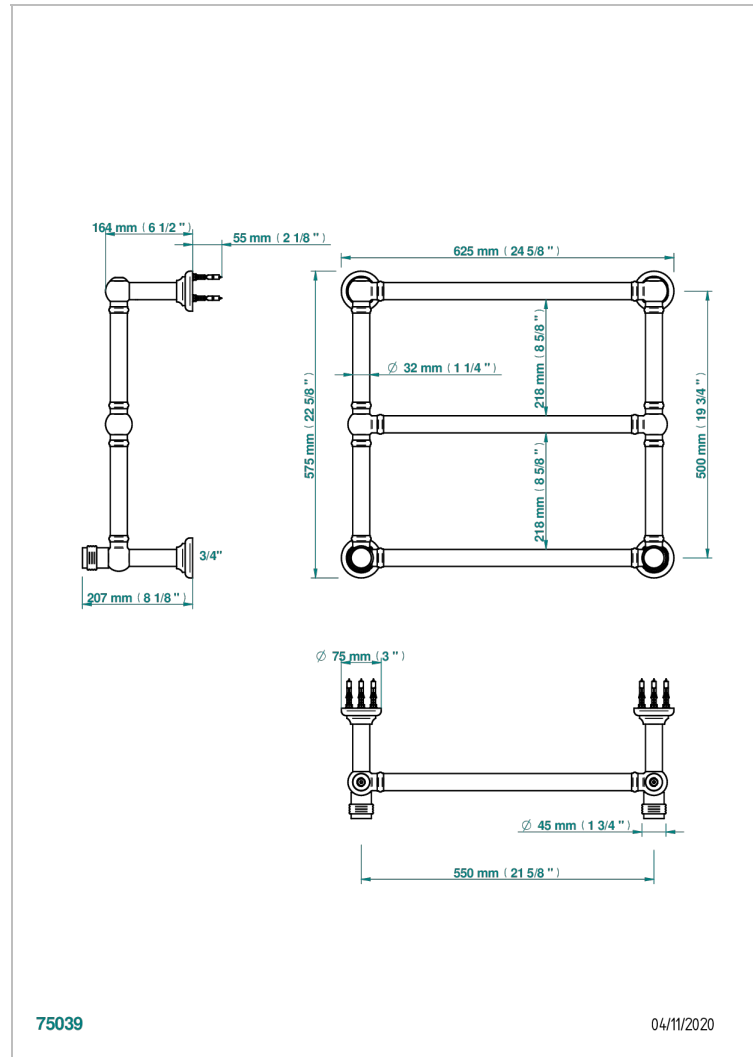

DIPLOMATE GROOVED RINGS

U4B-TWT3H2

Traditional towel warmer, 3 rails, 625 mm x 575 mm, hydronic with 2 stylised handles

THG[®]
PARIS

CHARACTERISTIC

- Diplomat Grooved rings
- Traditional towel warmer, 3 rails, 625 mm x 575 mm, hydronic with 2 stylised handles

TECHNICAL SPECS

- Pression : 0,5 bars < P < 3 bars (recommandée)
- Pressure : 7.25 psi < P < 43.5 psi (advised)
- Température eau maximale conseillée : 60°C
- Maximum water temperature advised: 140°F
- Hauteur minimale au sol (maximum height from the ground) : 60 cm (24")
- Puissance / Power : 64W à Delta T 30