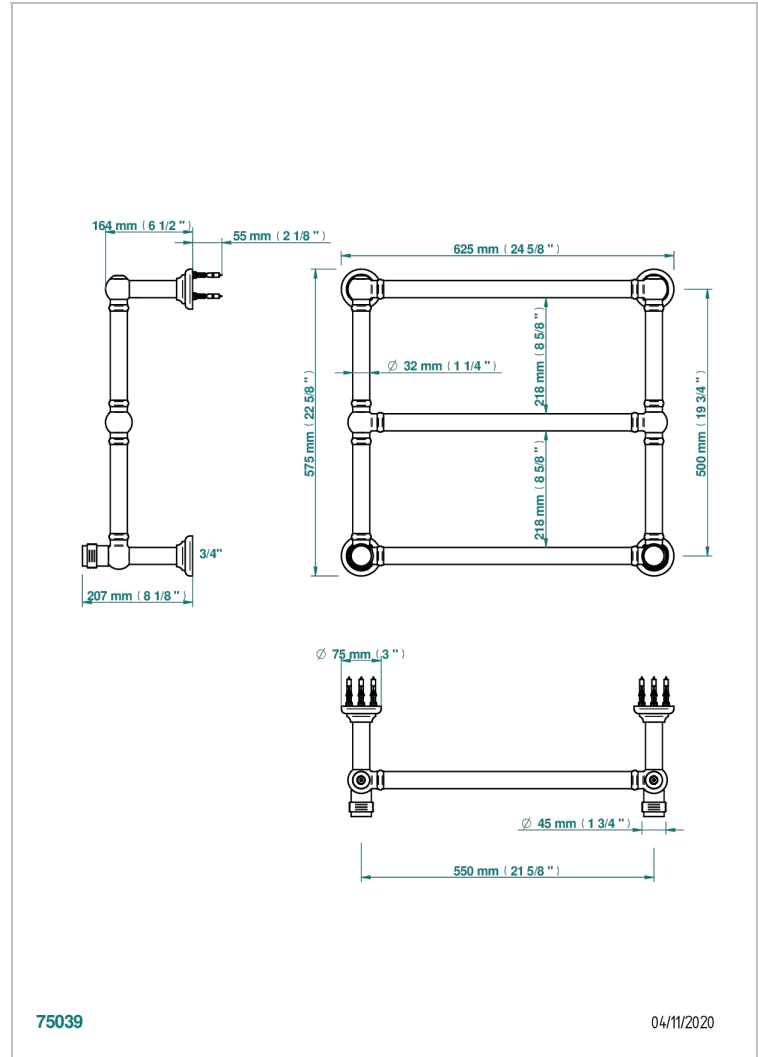

# DIPLOMATE ANILLO ANILLADO

U4B-TWT3H2

Traditional towel warmer, 3 rails, 625 mm x 575 mm, hydronic with 2 stylised handles

THG<sup>®</sup>  
PARIS

## CARACTERÍSTICAS

- Diplomate anillo anillado
- Traditional towel warmer, 3 rails, 625 mm x 575 mm, hydronic with 2 stylised handles

## ESPECIFICACIONES TÉCNICAS

- Pression : 0,5 bars < P < 3 bars (recommandée)
- Pressure : 7.25 psi < P < 43.5 psi (advised)
- Température eau maximale conseillée : 60°C
- Maximum water temperature advised: 140°F
- Hauteur minimale au sol (maximum height from the ground) : 60 cm (24")
- Puissance / Power : 64W à Delta T 30