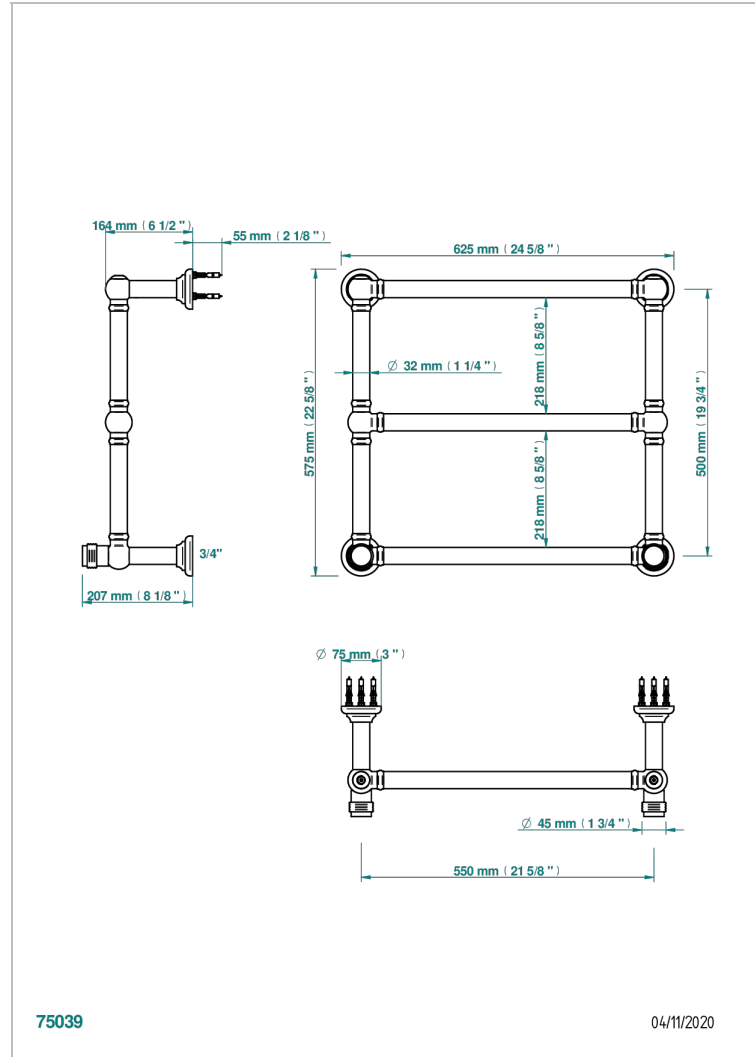

DIPLOMATE GROOVED RINGS

U4B-TWT3H2

Traditional towel warmer, 3 rails, 625 mm x 575 mm, hydronic with 2 stylised handles

75039

04/11/2020

CHARACTERISTIC

- Diplomat Grooved rings
- Traditional towel warmer, 3 rails, 625 mm x 575 mm, hydronic with 2 stylised handles

TECHNICAL SPECS

- Pression : 0,5 bars < P < 3 bars (recommandée)
- Pressure : 7.25 psi < P < 43.5 psi (advised)
- Température eau maximale conseillée : 60°C
- Maximum water temperature advised: 140°F
- Hauteur minimale au sol (maximum height from the ground) : 60 cm (24")
- Puissance / Power : 64W à Delta T 30