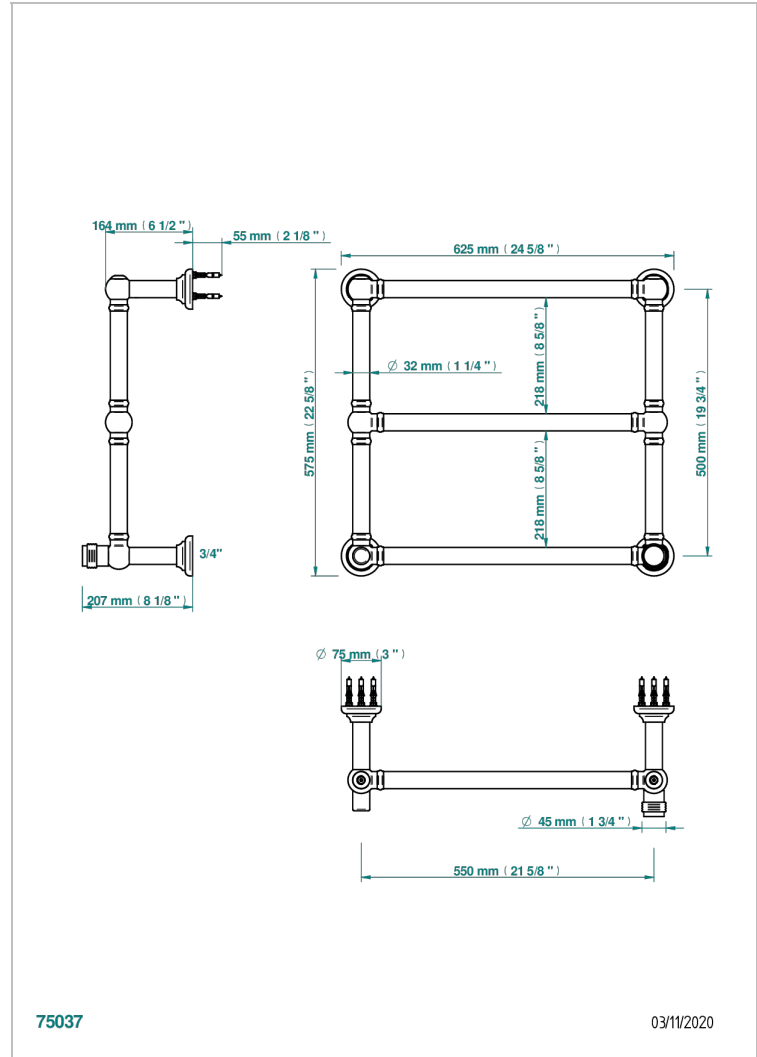

DIPLOMATE ANILLO ANILLADO

U4B-TWT3H1

Traditional towel warmer, 3 rails, 625 mm x 575 mm, hydronic with 1 stylised handle

THG[®]
PARIS

CARACTERÍSTICAS

- Diplomate anillo anillado
- Traditional towel warmer, 3 rails, 625 mm x 575 mm, hydronic with 1 stylised handle

ESPECIFICACIONES TÉCNICAS

- Pression : 0,5 bars < P < 3 bars (recommandée)
- Pressure : 7.25 psi < P < 43.5 psi (advised)
- Température eau maximale conseillée : 60°C
- Maximum water temperature advised: 140°F
- Hauteur minimale au sol (maximum height from the ground) : 60 cm (24")
- Puissance / Power : 64W à Delta T 30