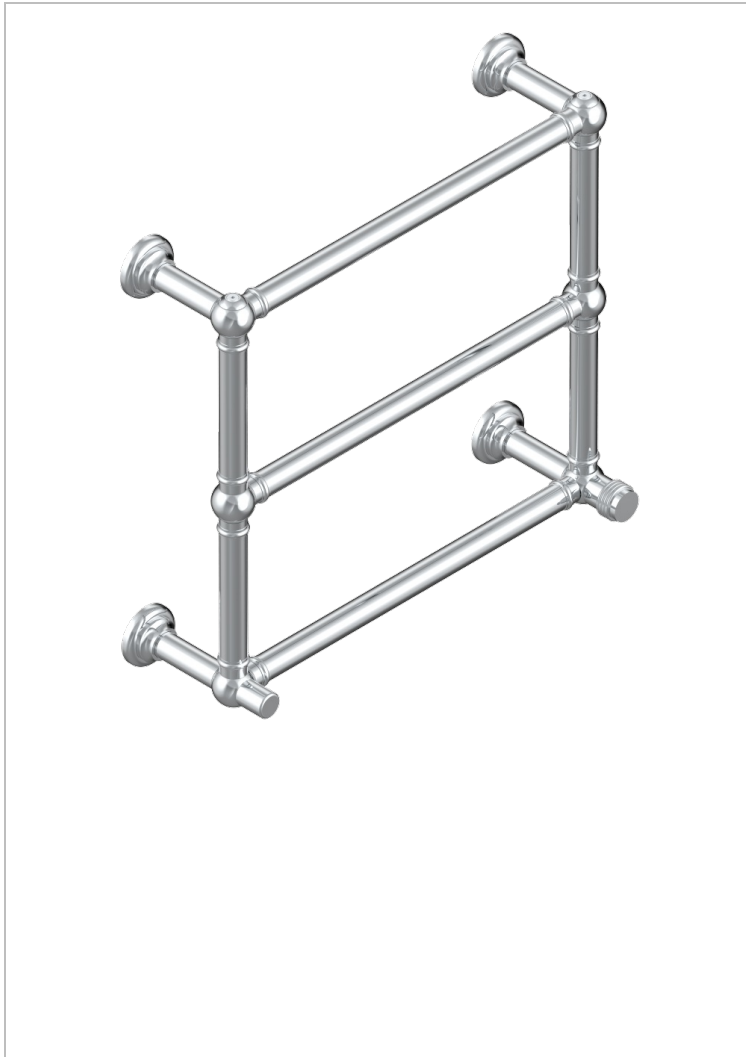

DIPLOMATE GROOVED RINGS

U4B-TWT3H1

Traditional towel warmer, 3 rails, 625 mm x 575 mm, hydronic with 1 stylised handle

THG[®]
PARIS

75037

03/11/2020

CHARACTERISTIC

- Diplomate Grooved rings
- Traditional towel warmer, 3 rails, 625 mm x 575 mm, hydronic with 1 stylised handle

TECHNICAL SPECS

- Pression : 0,5 bars < P < 3 bars (recommandée)
- Pressure : 7.25 psi < P < 43.5 psi (advised)
- Température eau maximale conseillée : 60°C
- Maximum water temperature advised: 140°F
- Hauteur minimale au sol (maximum height from the ground) : 60 cm (24")
- Puissance / Power : 64W à Delta T 30