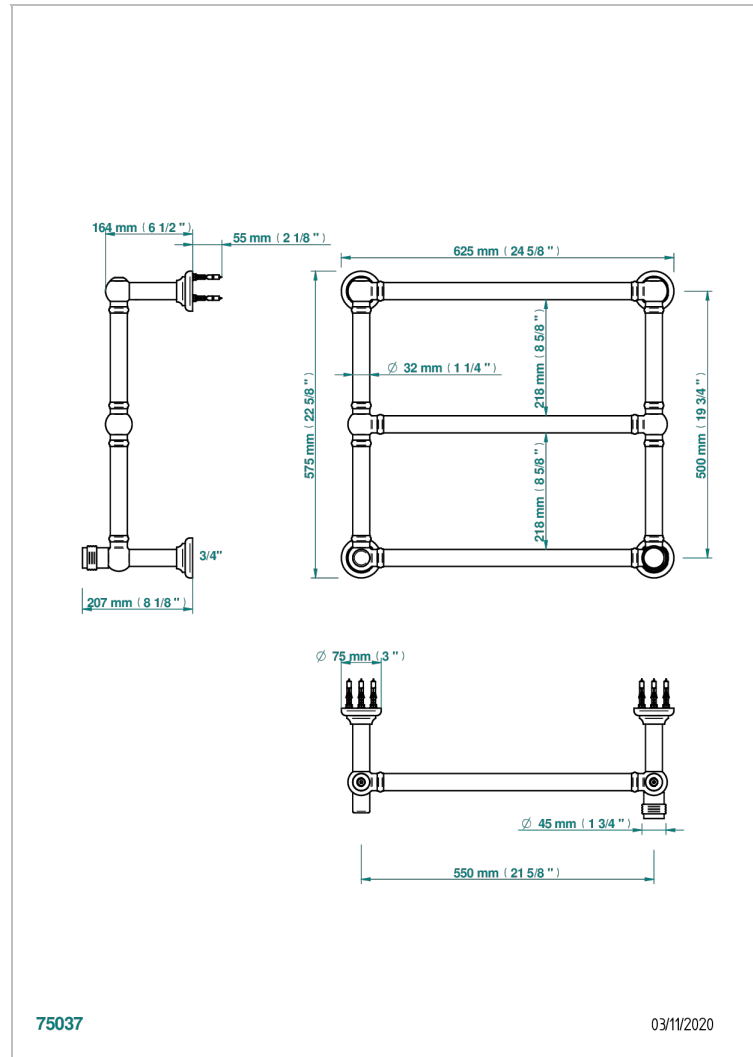

DIPLOMATE GROOVED RINGS

U4B-TWT3H1

Traditional towel warmer, 3 rails, 625 mm x 575 mm, hydronic with 1 stylised handle

THG[®]
PARIS

75037

03/11/2020

CHARACTERISTIC

- Diplomate Grooved rings
- Traditional towel warmer, 3 rails, 625 mm x 575 mm, hydronic with 1 stylised handle

TECHNICAL SPECS

- Pression : 0,5 bars < P < 3 bars (recommandée)
- Pressure : 7.25 psi < P < 43.5 psi (advised)
- Température eau maximale conseillée : 60°C
- Maximum water temperature advised: 140°F
- Hauteur minimale au sol (maximum height from the ground) : 60 cm (24")
- Puissance / Power : 64W à Delta T 30