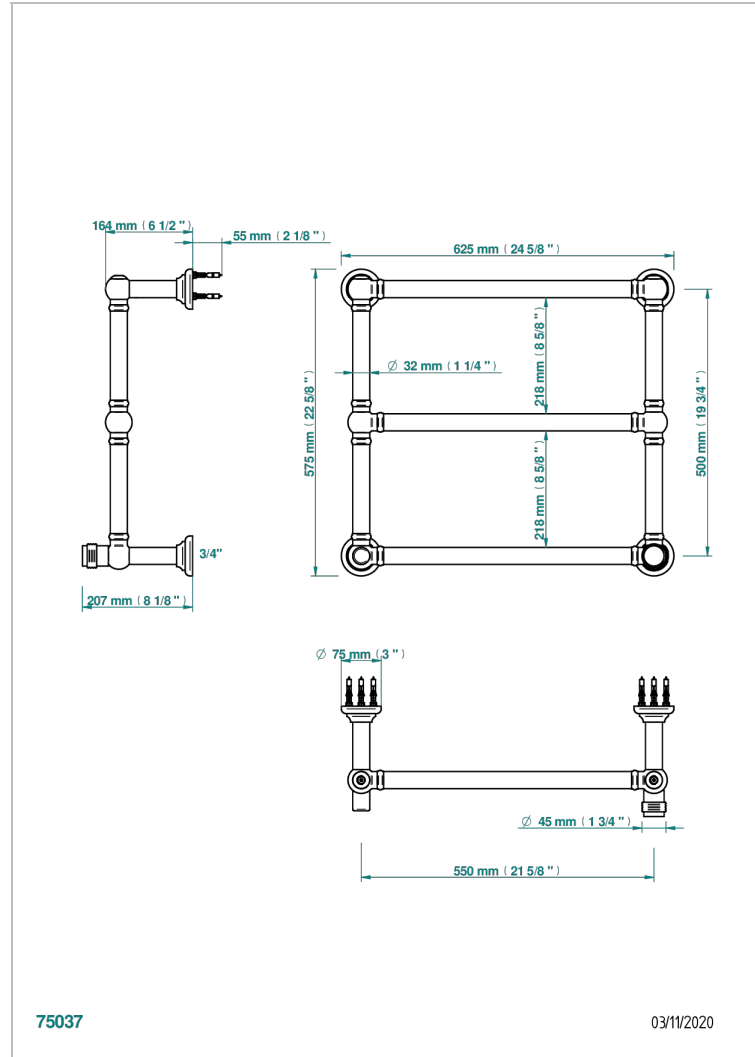

# DIPLOMATE GROOVED RINGS

U4B-TWT3H1

Traditional towel warmer, 3 rails, 625 mm x 575 mm, hydronic with 1 stylised handle

THG<sup>®</sup>  
PARIS

## CHARACTERISTIC

- Diplome Grooved rings
- Traditional towel warmer, 3 rails, 625 mm x 575 mm, hydronic with 1 stylised handle

## TECHNICAL SPECS

- Pression : 0,5 bars < P < 3 bars (recommandée)
- Pressure : 7.25 psi < P < 43.5 psi (advised)
- Température eau maximale conseillée : 60°C
- Maximum water temperature advised: 140°F
- Hauteur minimale au sol (maximum height from the ground) : 60 cm (24")
- Puissance / Power : 64W à Delta T 30