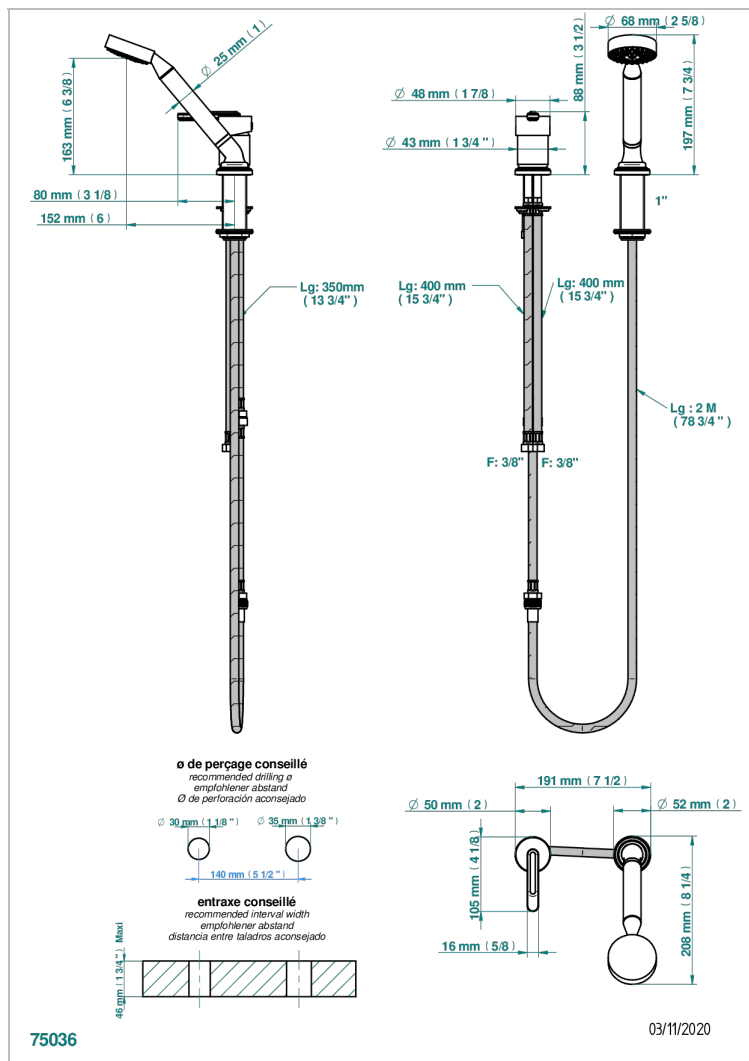

# CORVAIR HOWLITE WITH LEVER

U8G-6523/60A

Rim mounted ceramic mixer with handshower

THG<sup>®</sup>  
PARIS

## CHARACTERISTIC

- Corvaire Howlite with lever
- Rim mounted ceramic mixer with handshower

## TECHNICAL SPECS

- Recommandé : 3 bars (max. 5 bars) - Advised : 43,5 psi (max. 72 psi)
- 9,5 l/min à 3 bars (2.5 gpm at 43.5 psi)

## AVAILABLE FINITIONS

Black ceram - D30  
Blush PVD - H62  
Brass color PVD - H49  
Brown bronze color PVD - F33  
Gold color PVD - H52  
Graphite PVD - H64

Lacquered light bronze - D01  
Matt Umber PVD - H67  
Matt blush PVD - H60  
Matt brass color PVD - H50  
Matt brown bronze color PVD - F34  
Matt chrome - C02