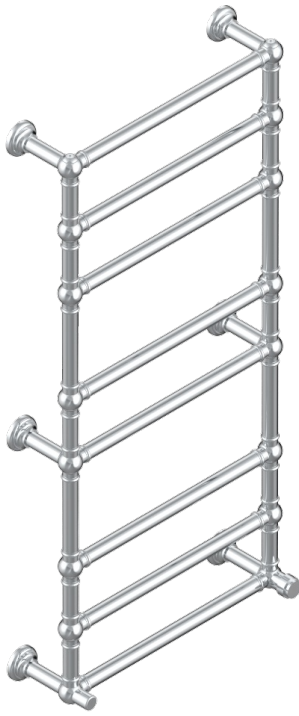

DIPLOMATE SMOOTH RINGS

U4A-TWT8H1

Traditional towel warmer, 8 rails, 625 mm x 1325 mm, hydronic with 1 stylised handle

75035

03/11/2020

CHARACTERISTIC

- Diplomat Smooth rings
- Traditional towel warmer, 8 rails, 625 mm x 1325 mm, hydronic with 1 stylised handle

TECHNICAL SPECS

- Pression : 0,5 bars < P < 3 bars (recommandée)
- Pressure : 7.25 psi < P < 43.5 psi (advised)
- Température eau maximale conseillée : 60°C
- Maximum water temperature advised: 140°F
- Hauteur minimale au sol (maximum height from the ground) : 60 cm (24")
- Puissance / Power : 171W à Delta T 30

AVAILABLE FINITIONS

Blush PVD - H62
Brass color PVD - H49
Brown bronze color PVD - F33
Gold color PVD - H52
Graphite PVD - H64
Lacquered light bronze - D01

Matt Umber PVD - H67
Matt blush PVD - H60
Matt brass color PVD - H50
Matt brown bronze color PVD - F34
Matt chrome - C02
Matt gold - F07

Matt gold color PVD - H53
Matt graphite PVD - H65
Matt nickel (color finish) - C01
Matt nickel color PVD - H56
Nickel color PVD - H55
Polished chrome (color finish) - A02

Polished gold (color finish) - F01
Polished nickel - B01
Soft gold - F30
Soft matt gold - F31
Umber PVD - H66