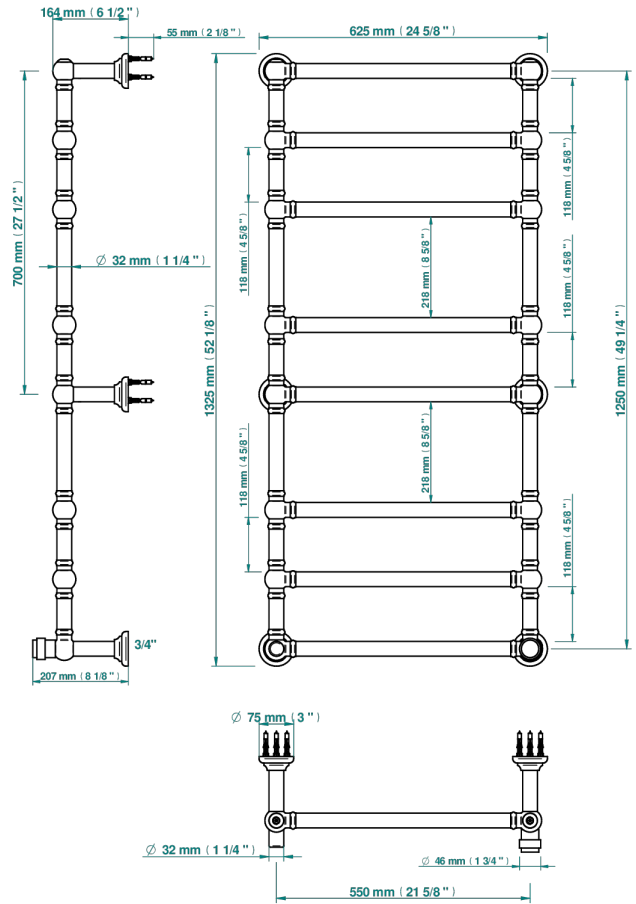

DIPLOMATE SMOOTH RINGS

U4A-TWT8H1

Traditional towel warmer, 8 rails, 625 mm x 1325 mm, hydronic with 1 stylised handle

75035

03/11/2020

CHARACTERISTIC

- Diplomat Smooth rings
- Traditional towel warmer, 8 rails, 625 mm x 1325 mm, hydronic with 1 stylised handle

TECHNICAL SPECS

- Pression : 0,5 bars < P < 3 bars (recommandée)
- Pressure : 7.25 psi < P < 43.5 psi (advised)
- Température eau maximale conseillée : 60°C
- Maximum water temperature advised: 140°F
- Hauteur minimale au sol (maximum height from the ground) : 60 cm (24")
- Puissance / Power : 171W à Delta T 30