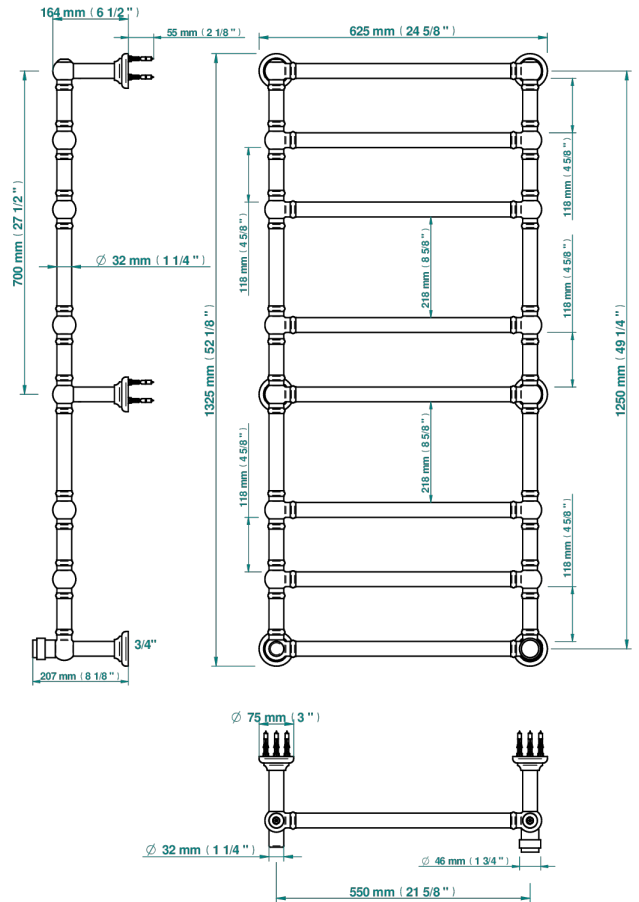

DIPLOMATE ANILLO LISO

U4A-TWT8H1

Traditional towel warmer, 8 rails, 625 mm x 1325 mm, hydronic with 1 stylised handle

THG[®]
PARIS

75035

03/11/2020

CARACTERÍSTICAS

- Diplomate anillo liso
- Traditional towel warmer, 8 rails, 625 mm x 1325 mm, hydronic with 1 stylised handle

ESPECIFICACIONES TÉCNICAS

- Pression : 0,5 bars < P < 3 bars (recommandée)
- Pressure : 7.25 psi < P < 43.5 psi (advised)
- Température eau maximale conseillée : 60°C
- Maximum water temperature advised: 140°F
- Hauteur minimale au sol (maximum height from the ground) : 60 cm (24")
- Puissance / Power : 171W à Delta T 30