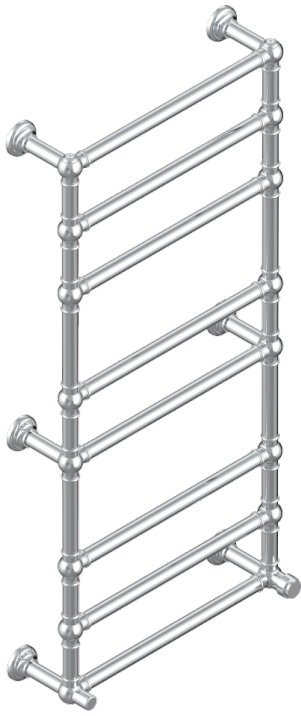

DIPLOMATE SMOOTH RINGS

U4A-TWT8H1

Traditional towel warmer, 8 rails, 625 mm x 1325 mm, hydronic with 1 stylised handle

75035

03/11/2020

CHARACTERISTIC

- Diplomat Smooth rings
- Traditional towel warmer, 8 rails, 625 mm x 1325 mm, hydronic with 1 stylised handle

TECHNICAL SPECS

- Pression : 0,5 bars < P < 3 bars (recommandée)
- Pressure : 7.25 psi < P < 43.5 psi (advised)
- Température eau maximale conseillée : 60°C
- Maximum water temperature advised: 140°F
- Hauteur minimale au sol (maximum height from the ground) : 60 cm (24")
- Puissance / Power : 171W à Delta T 30

AVAILABLE FINITIONS

Blush PVD - H62
Brass color PVD - H49
Brown bronze color PVD - F33
Gold color PVD - H52
Graphite PVD - H64
Lacquered light bronze - D01

Matt Umber PVD - H67
Matt blush PVD - H60
Matt brass color PVD - H50
Matt brown bronze color PVD - F34
Matt chrome - C02
Matt gold - F07

Matt gold color PVD - H53
Matt graphite PVD - H65
Matt nickel (color finish) - C01
Matt nickel color PVD - H56
Nickel color PVD - H55
Polished chrome (color finish) - A02

Polished gold (color finish) - F01
Polished nickel - B01
Soft gold - F30
Soft matt gold - F31
Umber PVD - H66