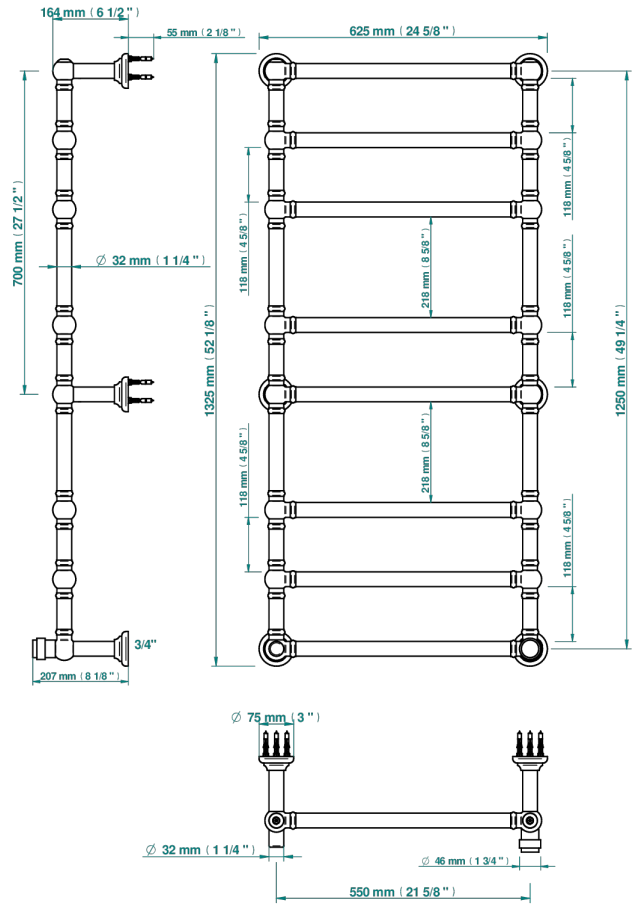

DIPLOMATE SMOOTH RINGS

U4A-TWT8H1

Traditional towel warmer, 8 rails, 625 mm x 1325 mm, hydronic with 1 stylised handle

75035

03/11/2020

CHARACTERISTIC

- Diplomat Smooth rings
- Traditional towel warmer, 8 rails, 625 mm x 1325 mm, hydronic with 1 stylised handle

TECHNICAL SPECS

- Pression : 0,5 bars < P < 3 bars (recommandée)
- Pressure : 7.25 psi < P < 43.5 psi (advised)
- Température eau maximale conseillée : 60°C
- Maximum water temperature advised: 140°F
- Hauteur minimale au sol (maximum height from the ground) : 60 cm (24")
- Puissance / Power : 171W à Delta T 30