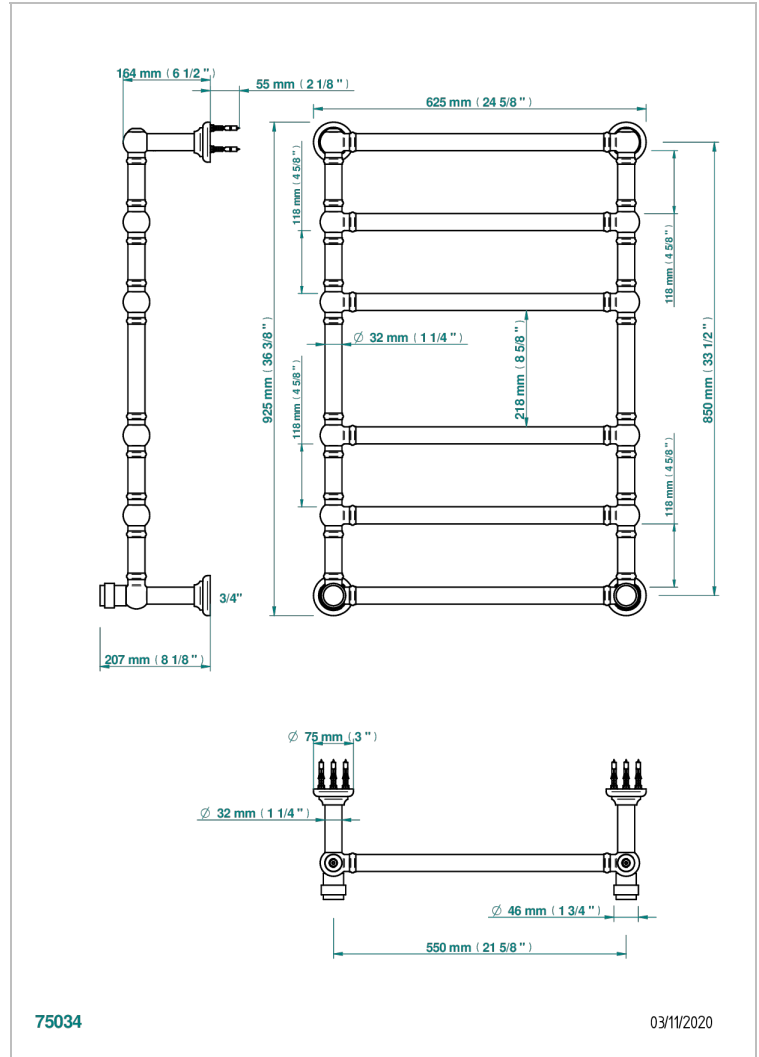

# DIPLOMATE SMOOTH RINGS

U4A-TWT6H2

Traditional towel warmer, 6 rails, 625 mm x 925 mm, hydronic with 2 stylised handles

THG  
PARIS

## CHARACTERISTIC

- Diplome Smooth rings
- Traditional towel warmer, 6 rails, 625 mm x 925 mm, hydronic with 2 stylised handles

## TECHNICAL SPECS

- Pression : 0,5 bars < P < 3 bars (recommandée)
- Pressure : 7.25 psi < P < 43.5 psi (advised)
- Température eau maximale conseillée : 60°C
- Maximum water temperature advised: 140°F
- Hauteur minimale au sol (maximum height from the ground) : 60 cm (24")
- Puissance / Power : 128W à Delta T 30