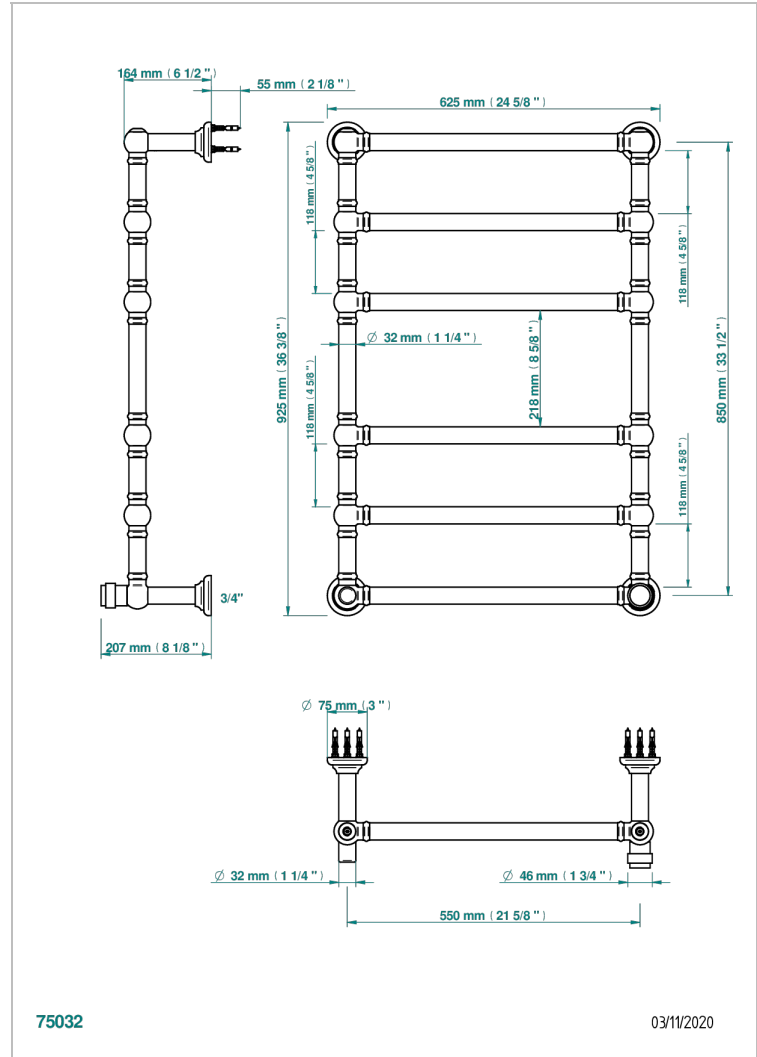

DIPLOMATE SMOOTH RINGS

U4A-TWT6H1

THG[®]
PARIS

Traditional towel warmer, 6 rails, 625 mm x 925 mm, hydronic with 1 stylised handle

CHARACTERISTIC

- Diplomate Smooth rings
- Traditional towel warmer, 6 rails, 625 mm x 925 mm, hydronic with 1 stylised handle

TECHNICAL SPECS

- Pression : 0,5 bars < P < 3 bars (recommandée)
- Pressure : 7.25 psi < P < 43.5 psi (advised)
- Température eau maximale conseillée : 60°C
- Maximum water temperature advised: 140°F
- Hauteur minimale au sol (maximum height from the ground) : 60 cm (24")
- Puissance / Power : 128W à Delta T 30