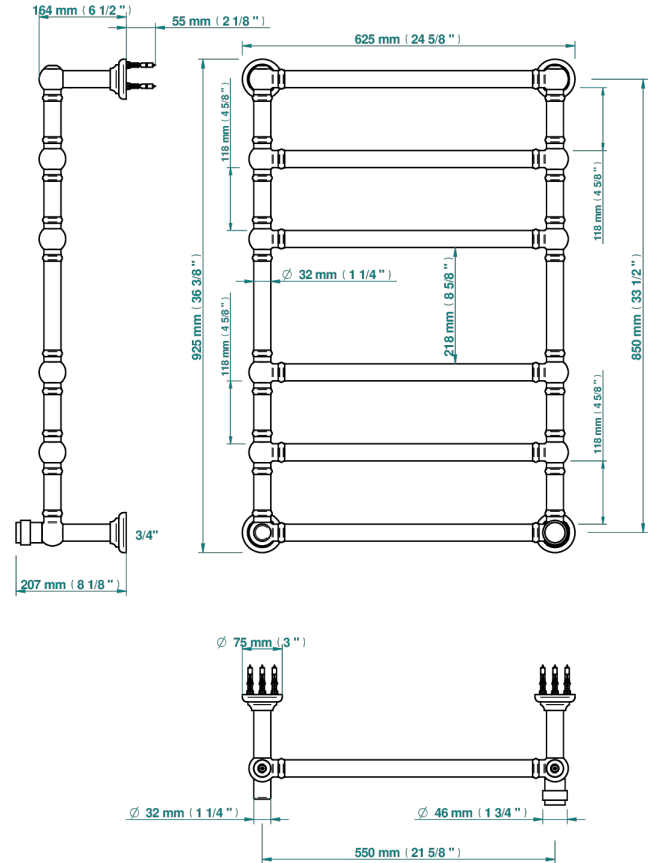

DIPLOMATE ANILLO LISO

U4A-TWT6H1

Traditional towel warmer, 6 rails, 625 mm x 925 mm, hydronic with 1 stylised handle

THG[®]
PARIS

75032

03/11/2020

CARACTERÍSTICAS

- Diplomate anillo liso
- Traditional towel warmer, 6 rails, 625 mm x 925 mm, hydronic with 1 stylised handle

ESPECIFICACIONES TÉCNICAS

- Pression : 0,5 bars < P < 3 bars (recommandée)
- Pressure : 7.25 psi < P < 43.5 psi (advised)
- Température eau maximale conseillée : 60°C
- Maximum water temperature advised: 140°F
- Hauteur minimale au sol (maximum height from the ground) : 60 cm (24")
- Puissance / Power : 128W à Delta T 30