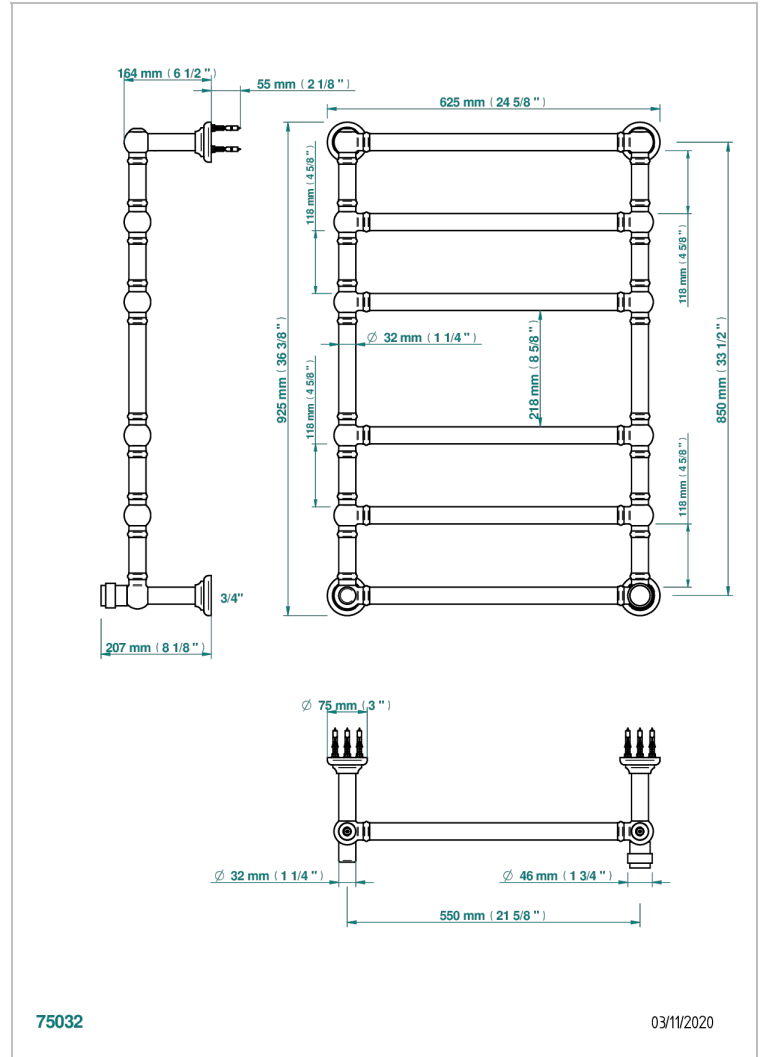

DIPLOMATE SMOOTH RINGS

U4A-TWT6H1

Traditional towel warmer, 6 rails, 625 mm x 925 mm, hydronic with 1 stylised handle

CHARACTERISTIC

- Diplomate Smooth rings
- Traditional towel warmer, 6 rails, 625 mm x 925 mm, hydronic with 1 stylised handle

TECHNICAL SPECS

- Pression : 0,5 bars < P < 3 bars (recommandée)
- Pressure : 7.25 psi < P < 43.5 psi (advised)
- Température eau maximale conseillée : 60°C
- Maximum water temperature advised: 140°F
- Hauteur minimale au sol (maximum height from the ground) : 60 cm (24")
- Puissance / Power : 128W à Delta T 30