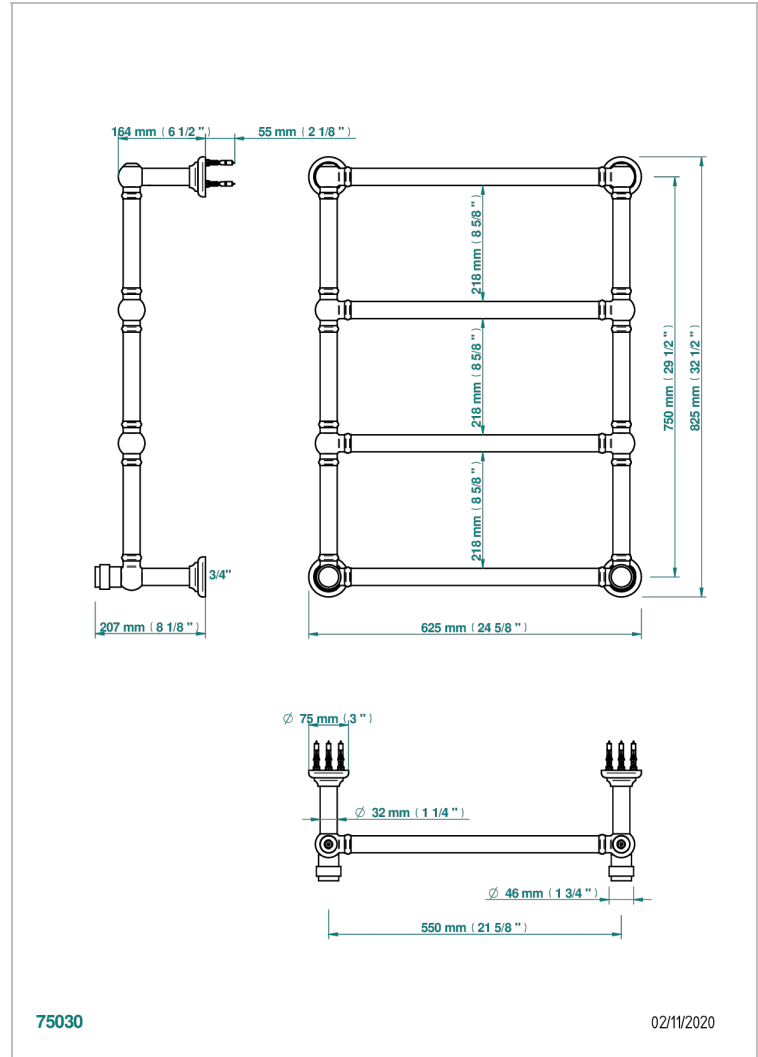

# DIPLOMATE ANILLO LISO

U4A-TWT4H2

Traditional towel warmer, 4 rails, 625 mm x 825 mm, hydronic with 2 stylised handles

THG<sup>®</sup>  
PARIS

## CARACTERÍSTICAS

- Diplomate anillo liso
- Traditional towel warmer, 4 rails, 625 mm x 825 mm, hydronic with 2 stylised handles

## ESPECIFICACIONES TÉCNICAS

- Pression : 0,5 bars < P < 3 bars (recommandée)
- Pressure : 7.25 psi < P < 43.5 psi (advised)
- Température eau maximale conseillée : 60°C
- Maximum water temperature advised: 140°F
- Hauteur minimale au sol (maximum height from the ground) : 60 cm (24")
- Puissance / Power : 86W à Delta T 30