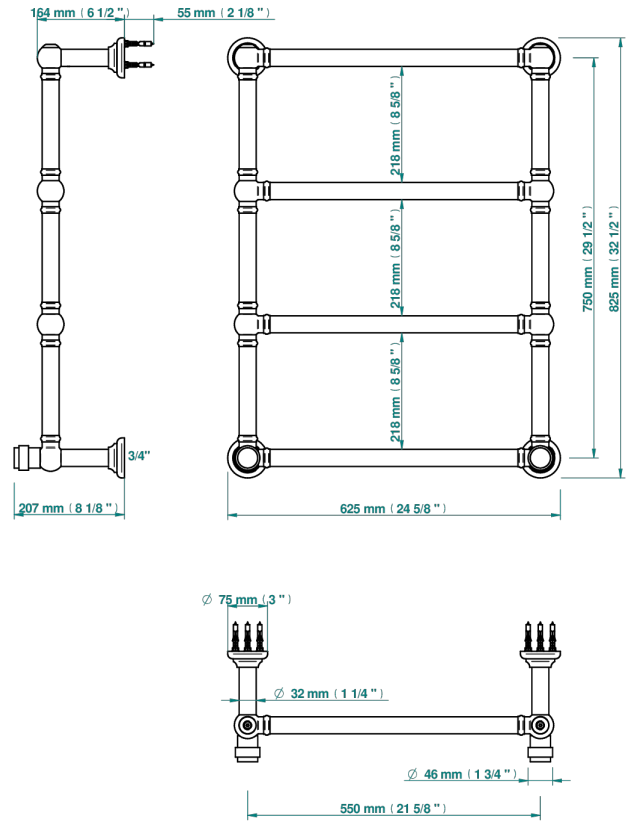

# DIPLOMATE ANILLO LISO

U4A-TWT4H2

Traditional towel warmer, 4 rails, 625 mm x 825 mm, hydronic with 2 stylised handles

THG<sup>®</sup>  
PARIS

75030

02/11/2020

## CARACTERÍSTICAS

- Diplomate anillo liso
- Traditional towel warmer, 4 rails, 625 mm x 825 mm, hydronic with 2 stylised handles

## ESPECIFICACIONES TÉCNICAS

- Pression : 0,5 bars < P < 3 bars (recommandée)
- Pressure : 7.25 psi < P < 43.5 psi (advised)
- Température eau maximale conseillée : 60°C
- Maximum water temperature advised: 140°F
- Hauteur minimale au sol (maximum height from the ground) : 60 cm (24")
- Puissance / Power : 86W à Delta T 30