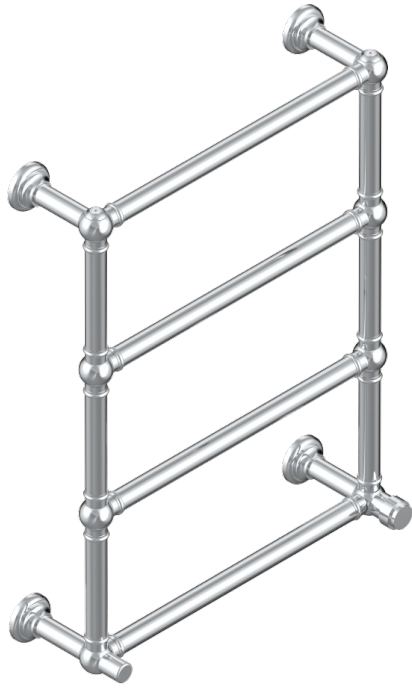

DIPLOMATE SMOOTH RINGS

U4A-TWT4H1

THG[®]
PARIS

Traditional towel warmer, 4 rails, 625 mm x 825 mm, hydronic with 1 stylised handle

75029

02/11/2020

CHARACTERISTIC

- Diplomate Smooth rings
- Traditional towel warmer, 4 rails, 625 mm x 825 mm, hydronic with 1 stylised handle

TECHNICAL SPECS

- Pression : 0,5 bars < P < 3 bars (recommandée)
- Pressure : 7.25 psi < P < 43.5 psi (advised)
- Température eau maximale conseillée : 60°C
- Maximum water temperature advised: 140°F
- Hauteur minimale au sol (maximum height from the ground) : 60 cm (24")
- Puissance / Power : 86W à Delta T 30