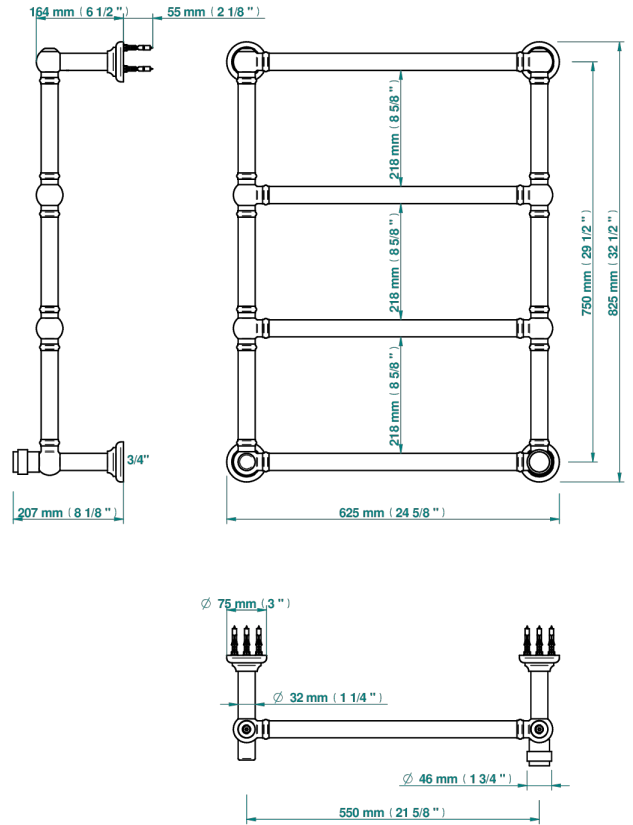

DIPLOMATE SMOOTH RINGS

U4A-TWT4H1

THG[®]
PARIS

Traditional towel warmer, 4 rails, 625 mm x 825 mm, hydronic with 1 stylised handle

75029

02/11/2020

CHARACTERISTIC

- Diplomate Smooth rings
- Traditional towel warmer, 4 rails, 625 mm x 825 mm, hydronic with 1 stylised handle

TECHNICAL SPECS

- Pression : 0,5 bars < P < 3 bars (recommandée)
- Pressure : 7.25 psi < P < 43.5 psi (advised)
- Température eau maximale conseillée : 60°C
- Maximum water temperature advised: 140°F
- Hauteur minimale au sol (maximum height from the ground) : 60 cm (24")
- Puissance / Power : 86W à Delta T 30