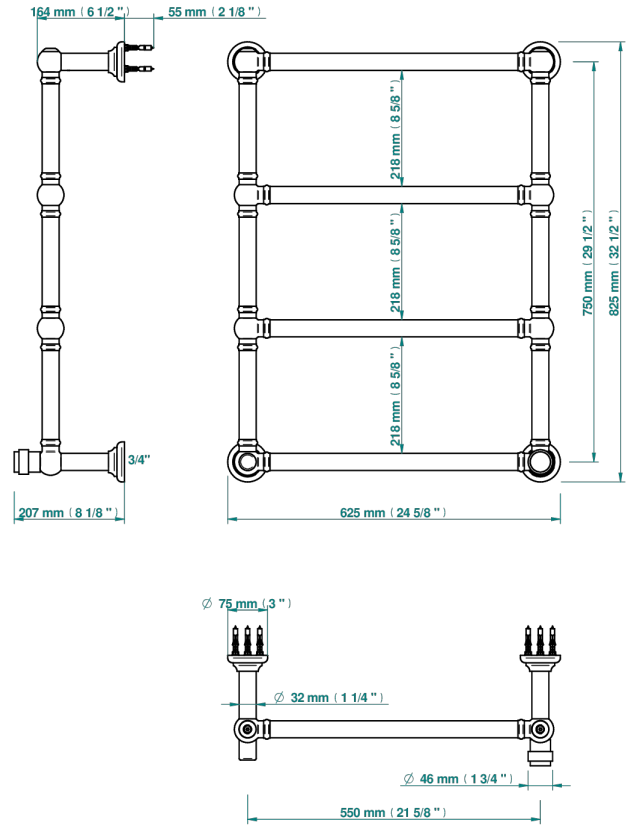

DIPLOMATE ANILLO LISO

U4A-TWT4H1

THG[®]
PARIS

Traditional towel warmer, 4 rails, 625 mm x 825 mm, hydronic with 1 stylised handle

75029

02/11/2020

CARACTERÍSTICAS

- Diplomate anillo liso
- Traditional towel warmer, 4 rails, 625 mm x 825 mm, hydronic with 1 stylised handle

ESPECIFICACIONES TÉCNICAS

- Pression : 0,5 bars < P < 3 bars (recommandée)
- Pressure : 7.25 psi < P < 43.5 psi (advised)
- Température eau maximale conseillée : 60°C
- Maximum water temperature advised: 140°F
- Hauteur minimale au sol (maximum height from the ground) : 60 cm (24")
- Puissance / Power : 86W à Delta T 30