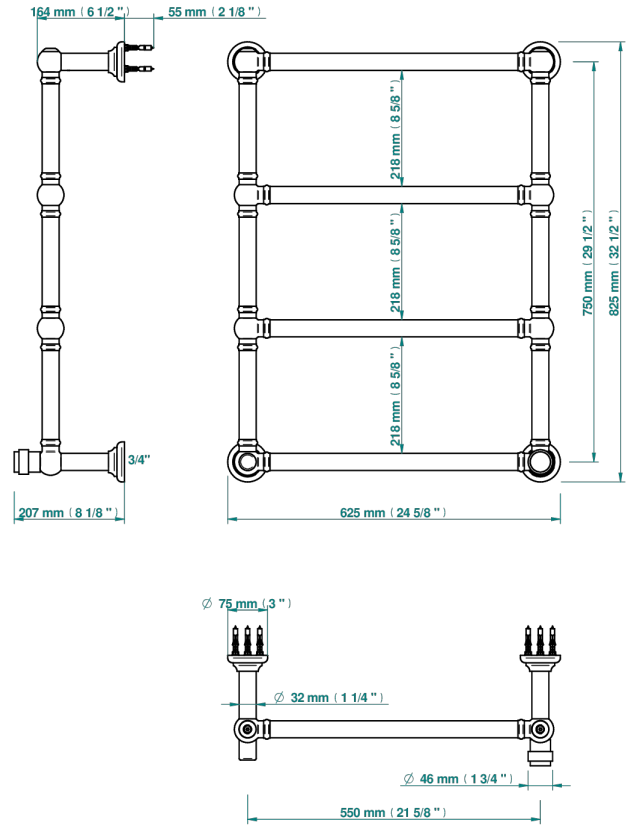

# DIPLOMATE ANILLO LISO

U4A-TWT4H1

THG<sup>®</sup>  
PARIS

Traditional towel warmer, 4 rails, 625 mm x 825 mm, hydronic with 1 stylised handle

75029

02/11/2020

## CARACTERÍSTICAS

- Diplomate anillo liso
- Traditional towel warmer, 4 rails, 625 mm x 825 mm, hydronic with 1 stylised handle

## ESPECIFICACIONES TÉCNICAS

- Pression : 0,5 bars < P < 3 bars (recommandée)
- Pressure : 7.25 psi < P < 43.5 psi (advised)
- Température eau maximale conseillée : 60°C
- Maximum water temperature advised: 140°F
- Hauteur minimale au sol (maximum height from the ground) : 60 cm (24")
- Puissance / Power : 86W à Delta T 30