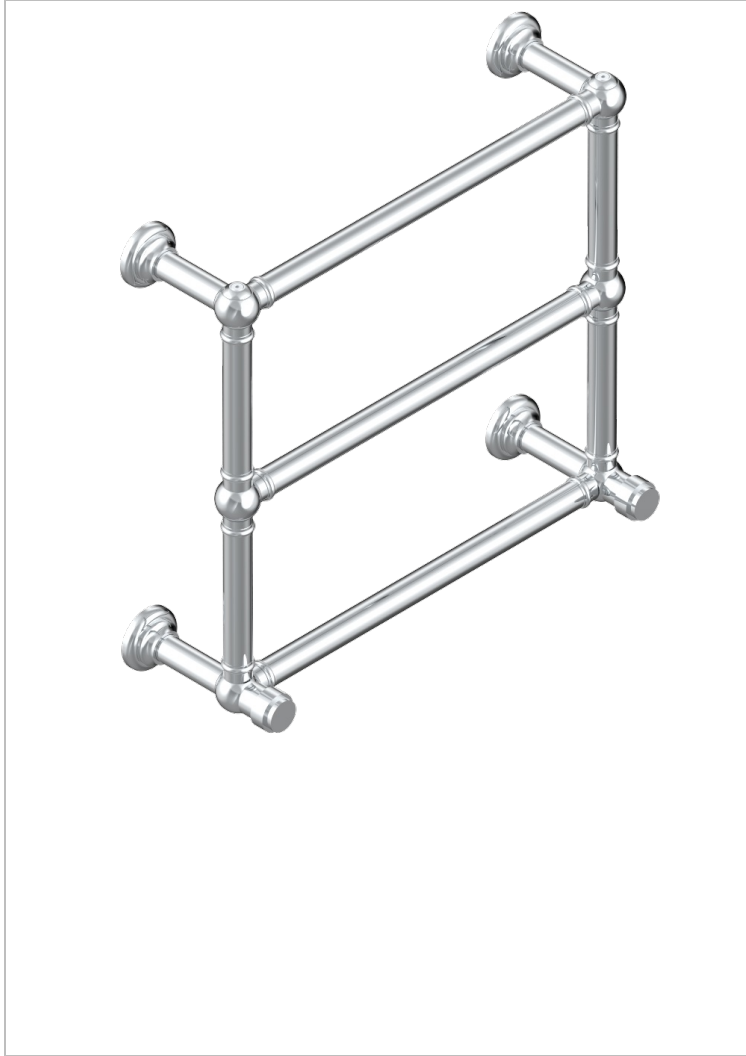

DIPLOMATE SMOOTH RINGS

U4A-TWT3H2

Traditional towel warmer, 3 rails, 625 mm x 575 mm, hydronic with 2 stylised handles

THG[®]
PARIS

CHARACTERISTIC

- Diplomate Smooth rings
- Traditional towel warmer, 3 rails, 625 mm x 575 mm, hydronic with 2 stylised handles

TECHNICAL SPECS

- Pression : 0,5 bars < P < 3 bars (recommandée)
- Pressure : 7.25 psi < P < 43.5 psi (advised)
- Température eau maximale conseillée : 60°C
- Maximum water temperature advised: 140°F
- Hauteur minimale au sol (maximum height from the ground) : 60 cm (24")
- Puissance / Power : 64W à Delta T 30