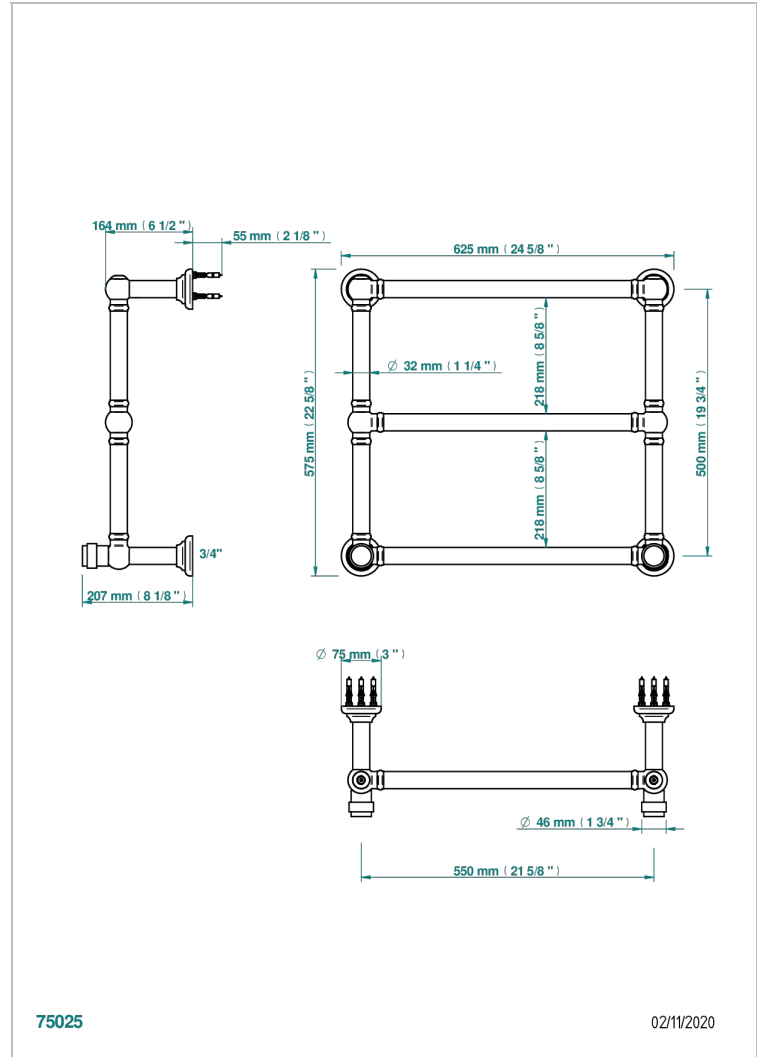

DIPLOMATE SMOOTH RINGS

U4A-TWT3H2

Traditional towel warmer, 3 rails, 625 mm x 575 mm, hydronic with 2 stylised handles

THG[®]
PARIS

CHARACTERISTIC

- Diplomate Smooth rings
- Traditional towel warmer, 3 rails, 625 mm x 575 mm, hydronic with 2 stylised handles

TECHNICAL SPECS

- Pression : 0,5 bars < P < 3 bars (recommandée)
- Pressure : 7.25 psi < P < 43.5 psi (advised)
- Température eau maximale conseillée : 60°C
- Maximum water temperature advised: 140°F
- Hauteur minimale au sol (maximum height from the ground) : 60 cm (24")
- Puissance / Power : 64W à Delta T 30