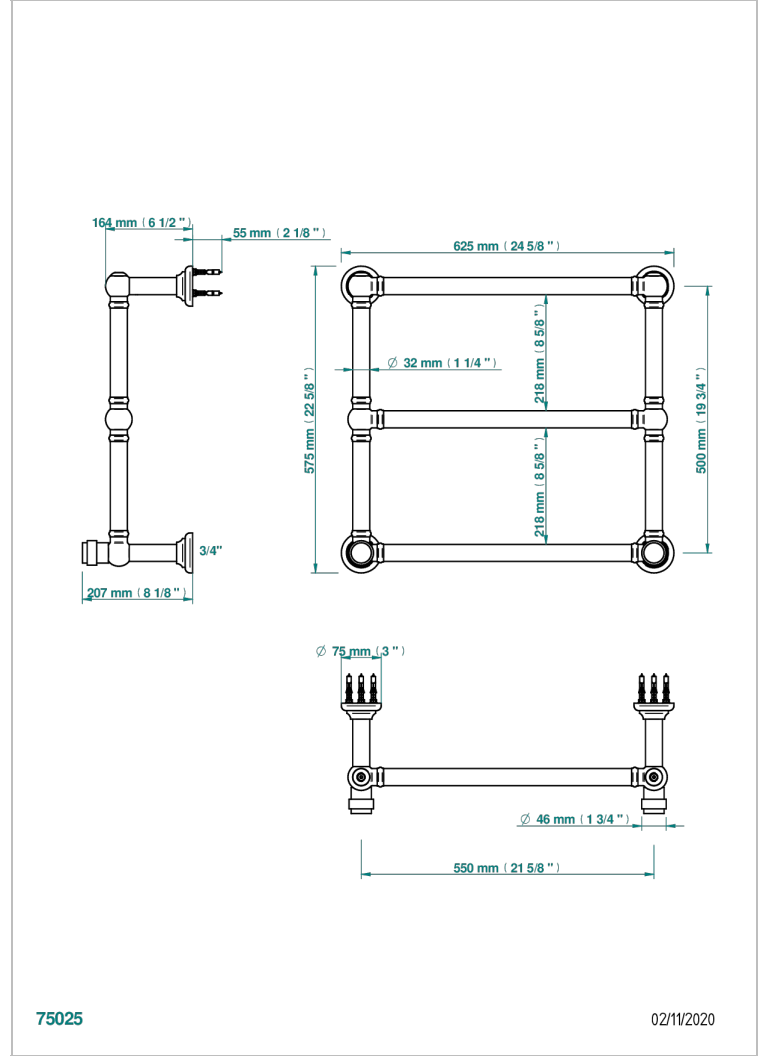

# DIPLOMATE ANILLO LISO

U4A-TWT3H2

Traditional towel warmer, 3 rails, 625 mm x 575 mm, hydronic with 2 stylised handles

THG<sup>®</sup>  
PARIS

75025

02/11/2020

## CARACTERÍSTICAS

- Diplomate anillo liso
- Traditional towel warmer, 3 rails, 625 mm x 575 mm, hydronic with 2 stylised handles

## ESPECIFICACIONES TÉCNICAS

- Pression : 0,5 bars < P < 3 bars (recommandée)
- Pressure : 7.25 psi < P < 43.5 psi (advised)
- Température eau maximale conseillée : 60°C
- Maximum water temperature advised: 140°F
- Hauteur minimale au sol (maximum height from the ground) : 60 cm (24")
- Puissance / Power : 64W à Delta T 30