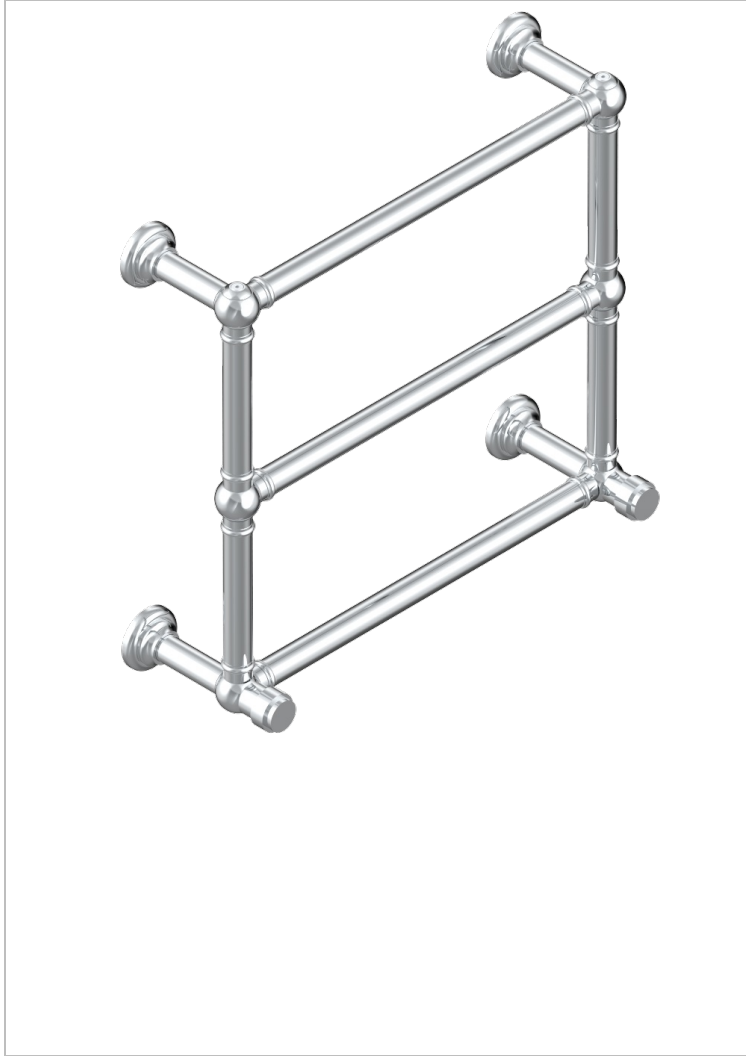

# DIPLOMATE ANILLO LISO

U4A-TWT3H2

Traditional towel warmer, 3 rails, 625 mm x 575 mm, hydronic with 2 stylised handles

THG<sup>®</sup>  
PARIS

75025

02/11/2020

## CARACTERÍSTICAS

- Diplomate anillo liso
- Traditional towel warmer, 3 rails, 625 mm x 575 mm, hydronic with 2 stylised handles

## ESPECIFICACIONES TÉCNICAS

- Pression : 0,5 bars < P < 3 bars (recommandée)
- Pressure : 7.25 psi < P < 43.5 psi (advised)
- Température eau maximale conseillée : 60°C
- Maximum water temperature advised: 140°F
- Hauteur minimale au sol (maximum height from the ground) : 60 cm (24")
- Puissance / Power : 64W à Delta T 30