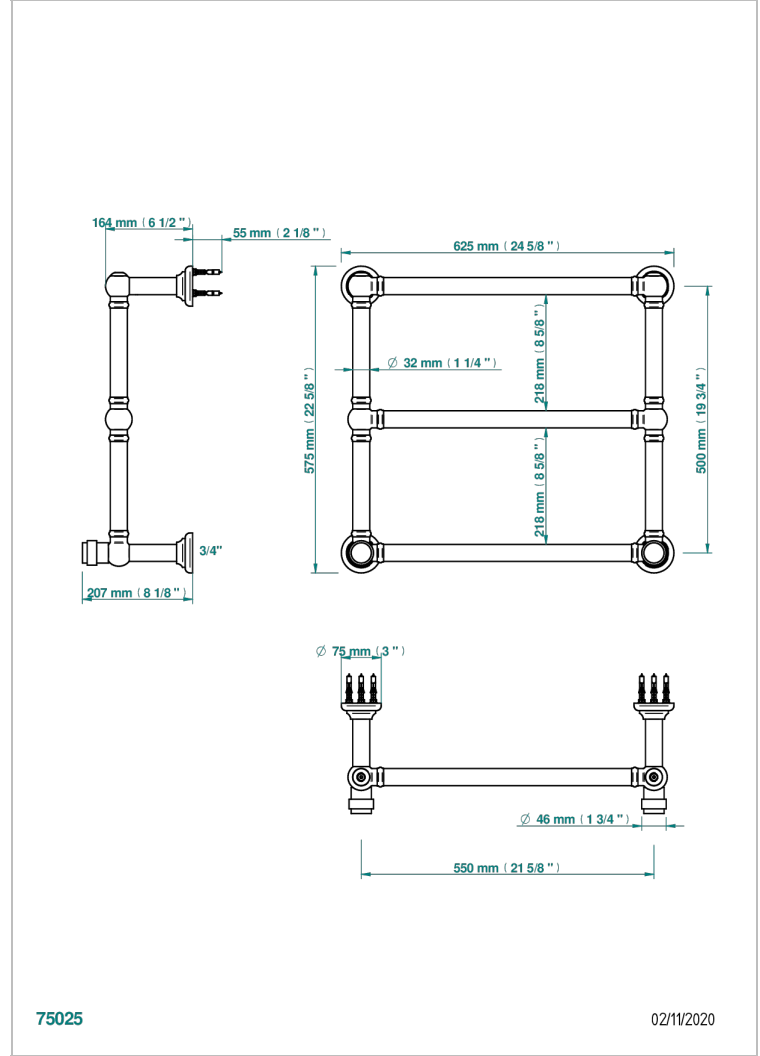

DIPLOMATE ANILLO LISO

U4A-TWT3H2

Traditional towel warmer, 3 rails, 625 mm x 575 mm, hydronic with 2 stylised handles

THG[®]
PARIS

75025

02/11/2020

CARACTERÍSTICAS

- Diplomate anillo liso
- Traditional towel warmer, 3 rails, 625 mm x 575 mm, hydronic with 2 stylised handles

ESPECIFICACIONES TÉCNICAS

- Pression : 0,5 bars < P < 3 bars (recommandée)
- Pressure : 7.25 psi < P < 43.5 psi (advised)
- Température eau maximale conseillée : 60°C
- Maximum water temperature advised: 140°F
- Hauteur minimale au sol (maximum height from the ground) : 60 cm (24")
- Puissance / Power : 64W à Delta T 30