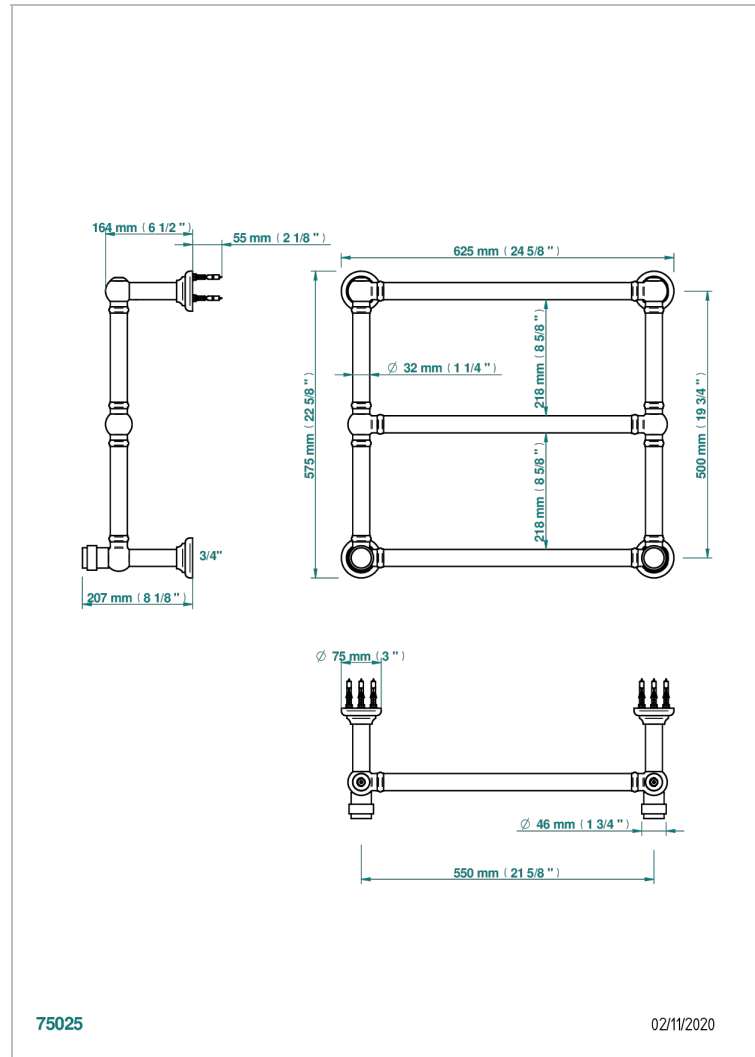

DIPLOMATE SMOOTH RINGS

U4A-TWT3H2

Traditional towel warmer, 3 rails, 625 mm x 575 mm, hydronic with 2 stylised handles

THG[®]
PARIS

CHARACTERISTIC

- Diplomate Smooth rings
- Traditional towel warmer, 3 rails, 625 mm x 575 mm, hydronic with 2 stylised handles

TECHNICAL SPECS

- Pression : 0,5 bars < P < 3 bars (recommandée)
- Pressure : 7.25 psi < P < 43.5 psi (advised)
- Température eau maximale conseillée : 60°C
- Maximum water temperature advised: 140°F
- Hauteur minimale au sol (maximum height from the ground) : 60 cm (24")
- Puissance / Power : 64W à Delta T 30