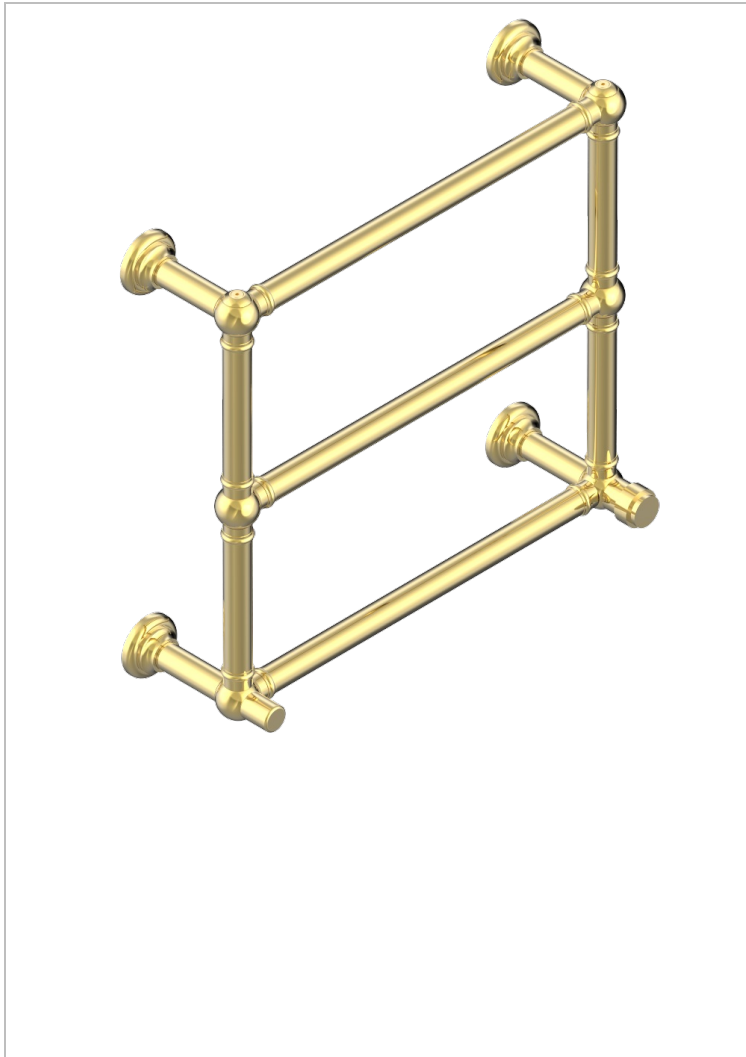

DIPLOMATE SMOOTH RINGS

U4A-TWT3H1

Traditional towel warmer, 3 rails, 625 mm x 575 mm, hydronic with 1 stylised handle

THG
PARIS

CHARACTERISTIC

- Diplome Smooth rings
- Traditional towel warmer, 3 rails, 625 mm x 575 mm, hydronic with 1 stylised handle

TECHNICAL SPECS

- Pression : 0,5 bars < P < 3 bars (recommandée)
- Pressure : 7.25 psi < P < 43.5 psi (advised)
- Température eau maximale conseillée : 60°C
- Maximum water temperature advised: 140°F
- Hauteur minimale au sol (maximum height from the ground) : 60 cm (24")
- Puissance / Power : 64W à Delta T 30