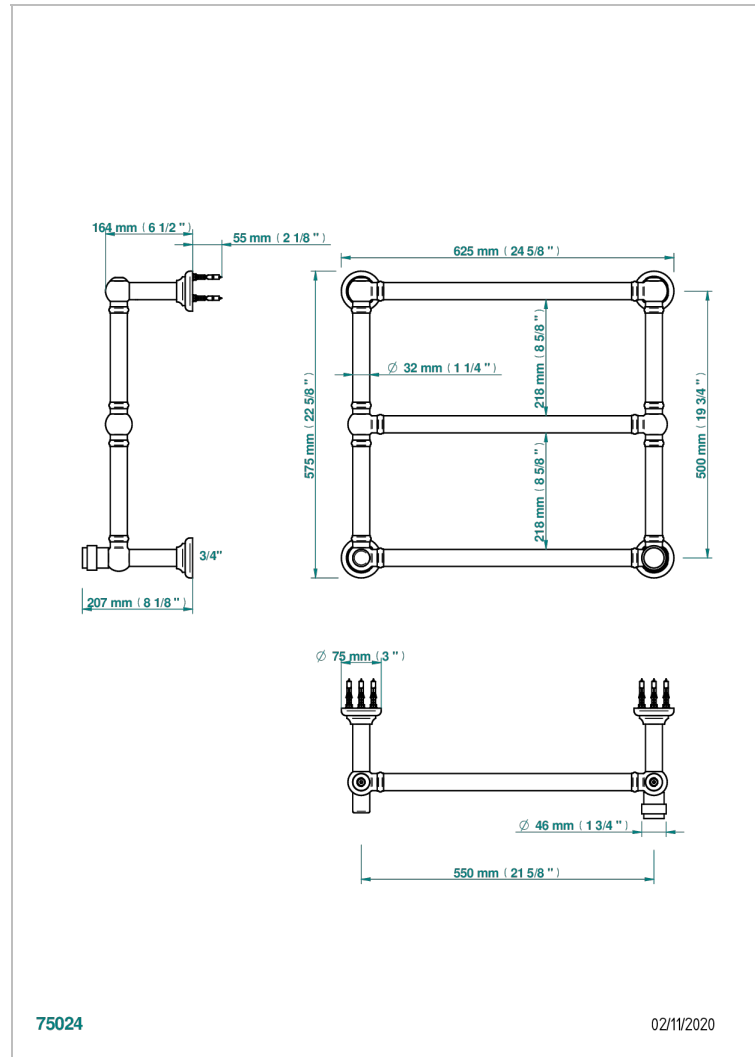

DIPLOMATE SMOOTH RINGS

U4A-TWT3H1

Traditional towel warmer, 3 rails, 625 mm x 575 mm, hydronic with 1 stylised handle

THG
PARIS

CHARACTERISTIC

- Diplome Smooth rings
- Traditional towel warmer, 3 rails, 625 mm x 575 mm, hydronic with 1 stylised handle

TECHNICAL SPECS

- Pression : 0,5 bars < P < 3 bars (recommandée)
- Pressure : 7.25 psi < P < 43.5 psi (advised)
- Température eau maximale conseillée : 60°C
- Maximum water temperature advised: 140°F
- Hauteur minimale au sol (maximum height from the ground) : 60 cm (24")
- Puissance / Power : 64W à Delta T 30