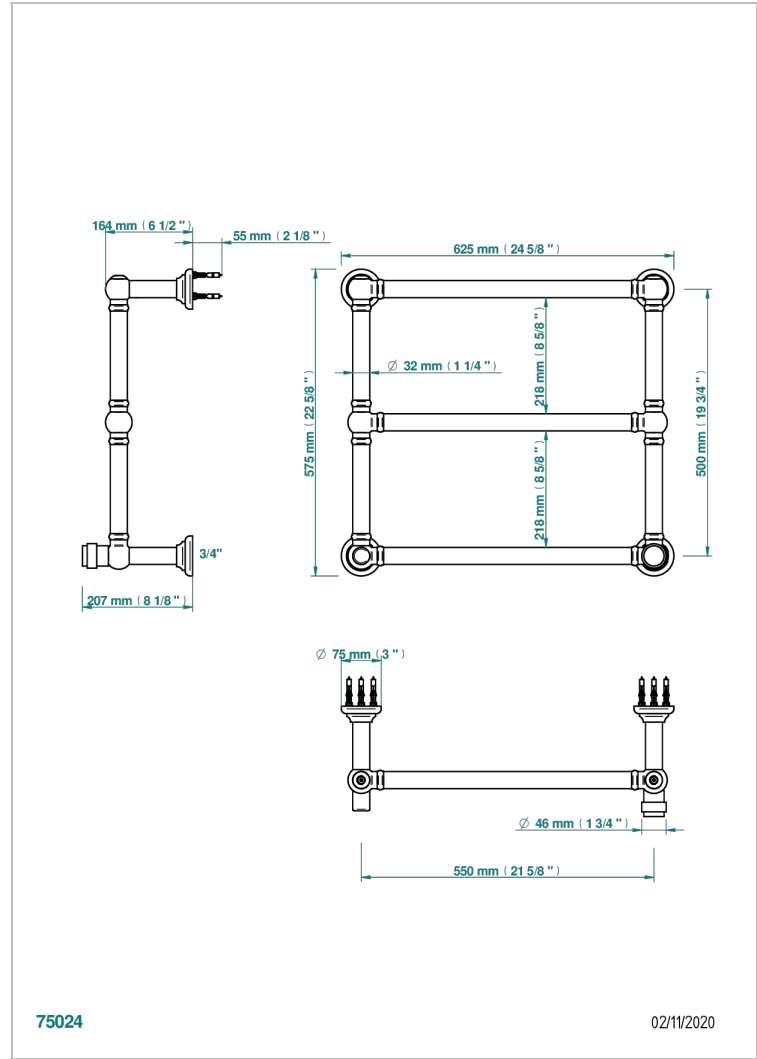

DIPLOMATE ANILLO LISO

U4A-TWT3H1

Traditional towel warmer, 3 rails, 625 mm x 575 mm, hydronic with 1 stylised handle

THG[®]
PARIS

75024

02/11/2020

CARACTERÍSTICAS

- Diplomate anillo liso
- Traditional towel warmer, 3 rails, 625 mm x 575 mm, hydronic with 1 stylised handle

ESPECIFICACIONES TÉCNICAS

- Pression : 0,5 bars < P < 3 bars (recommandée)
- Pressure : 7.25 psi < P < 43.5 psi (advised)
- Température eau maximale conseillée : 60°C
- Maximum water temperature advised: 140°F
- Hauteur minimale au sol (maximum height from the ground) : 60 cm (24")
- Puissance / Power : 64W à Delta T 30