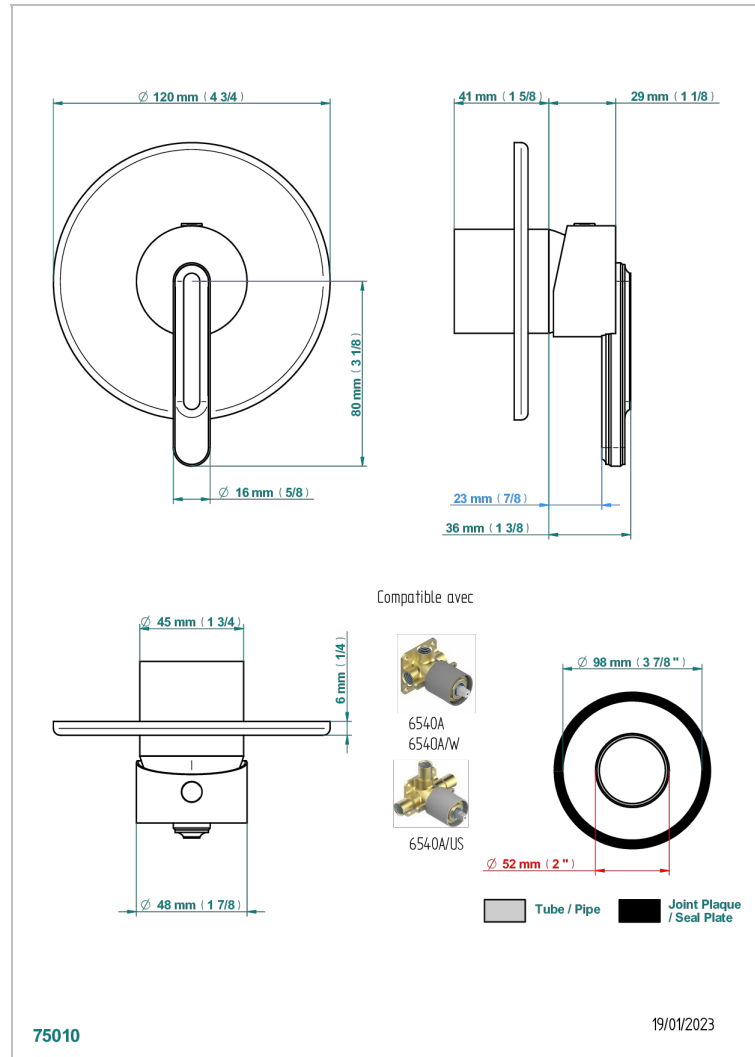

# CORVAIR HOWLITE WITH LEVER HANDLES

U8G-6540B

Wall shower mixer trim

THG  
PARIS

## CHARACTERISTIC

- Corvaire Howlite with lever handles
- Wall shower mixer trim

## RELATED SKU'S

- Ref. G00-6540A/US Built-in part for wall mounted flush fit shower mixer 2 inlets 1/2" -1 outlet 1/2" -US model