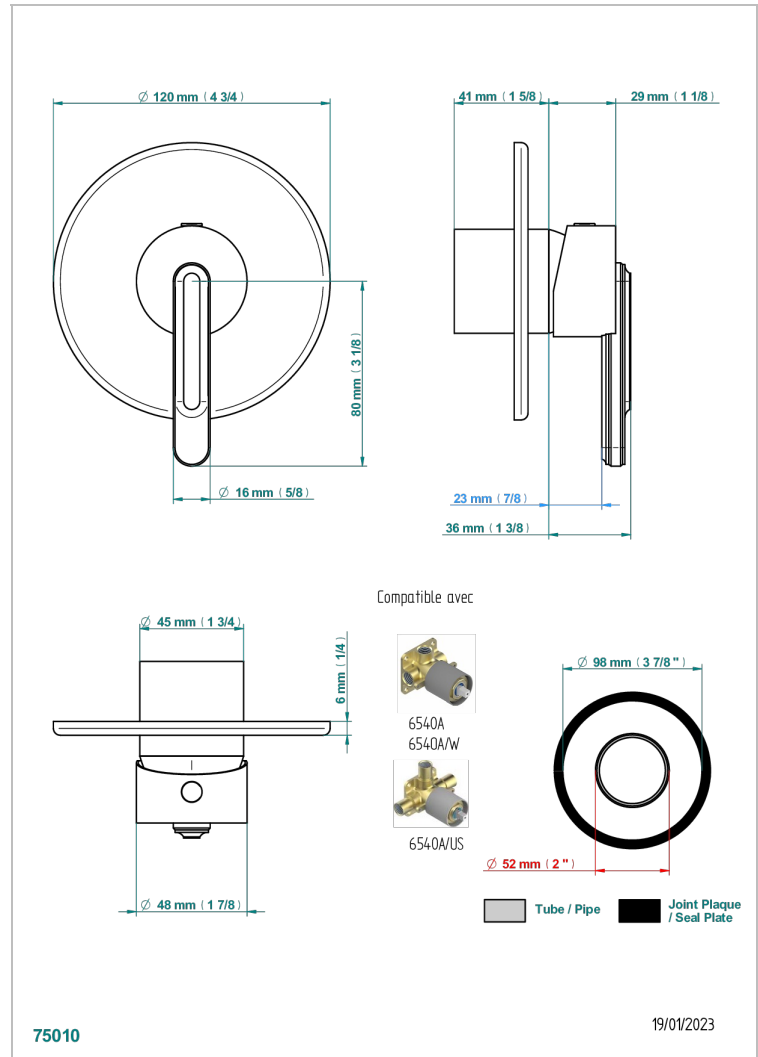

CORVAIR HOWLITE

U8F-6540B

Wall shower mixer trim

THG[®]
PARIS

CHARACTERISTIC

- Corvaire Howlite
- Wall shower mixer trim

RELATED SKU'S

- Ref. G00-6540A/US Built-in part for wall mounted flush fit shower mixer 2 inlets 1/2" -1 outlet 1/2" -US model