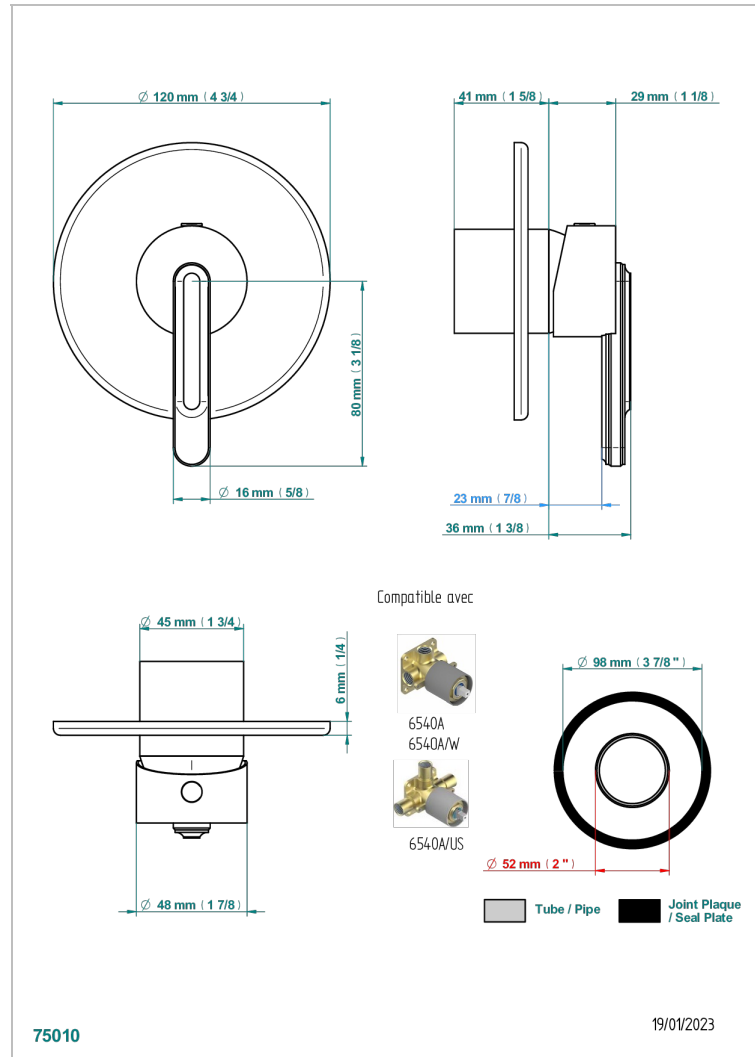

CORVAIR WITH LEVER HANDLES

U8E-6540B

Wall shower mixer trim

THG[®]
PARIS

CHARACTERISTIC

- Corvoir with lever handles
- Wall shower mixer trim

RELATED SKU'S

- Ref. G00-6540A/US Built-in part for wall mounted flush fit shower mixer 2 inlets 1/2" -1 outlet 1/2" -US model