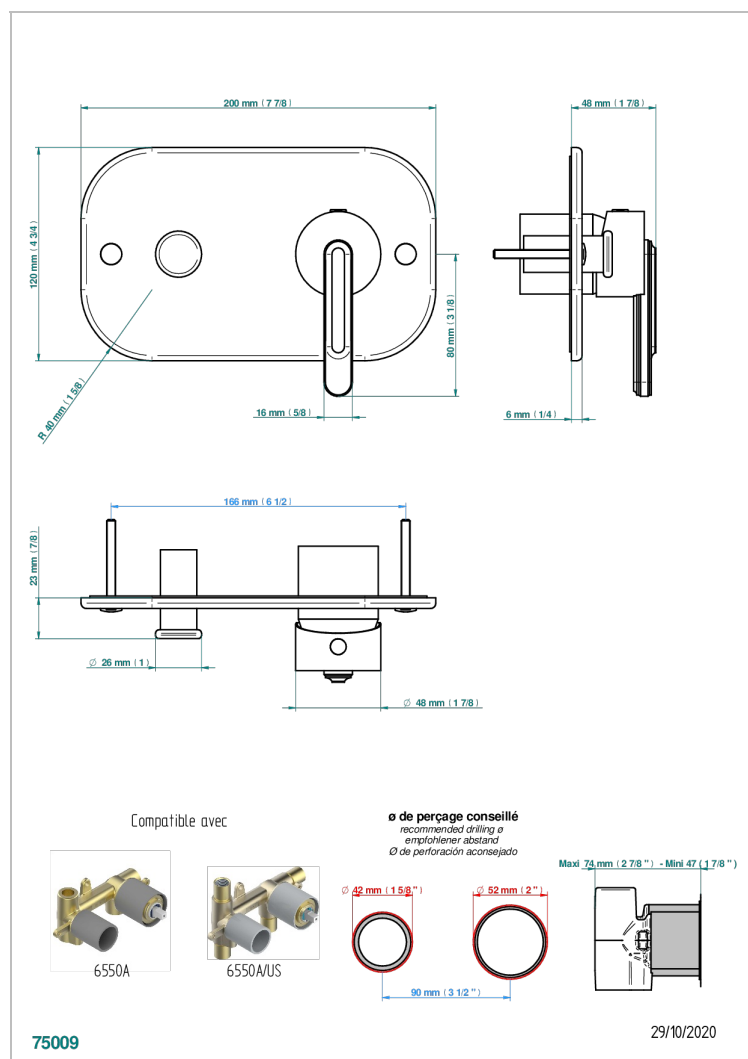

CORVAIR FIOR DI BOSCO WITH LEVER HANDLES

U8L-6550B

Trim only for wall shower mixer with diverter

CHARACTERISTIC

- Corvair Fior di Bosco with lever handles
- Trim only for wall shower mixer with diverter

AVAILABLE FINITIONS