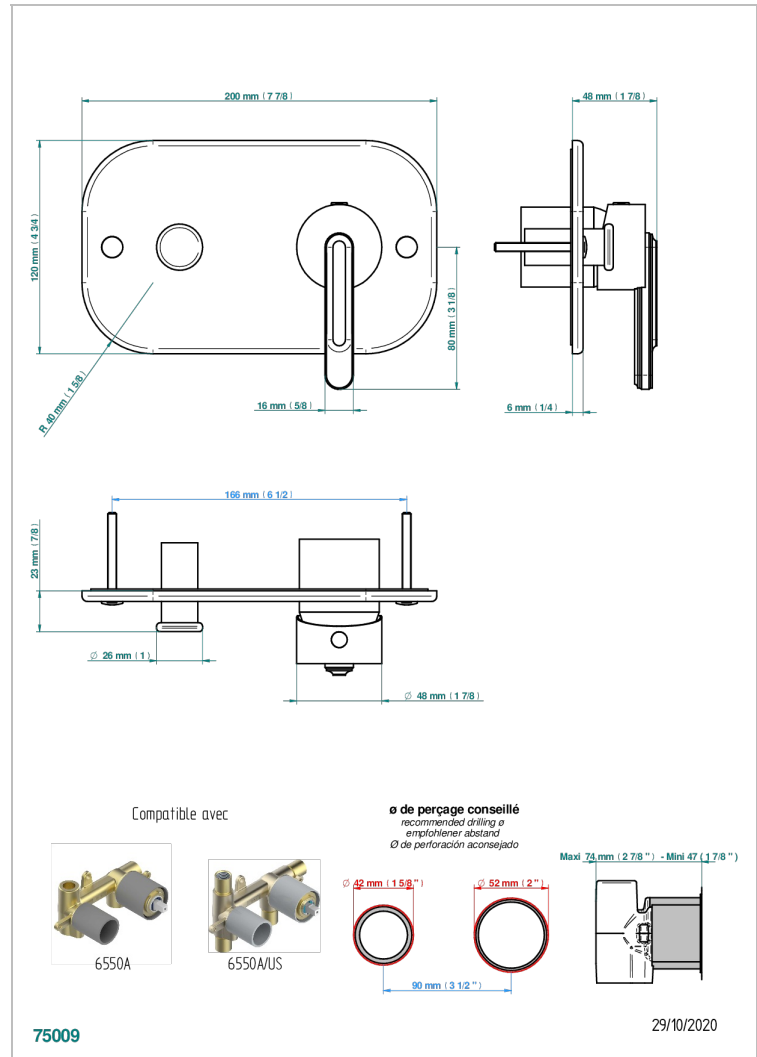

# CORVAIR FIOR DI BOSCO

U8K-6550B

Trim only for wall shower mixer with diverter

THG<sup>®</sup>  
PARIS

## CHARACTERISTIC

- Corvoir Fior di Bosco
- Trim only for wall shower mixer with diverter