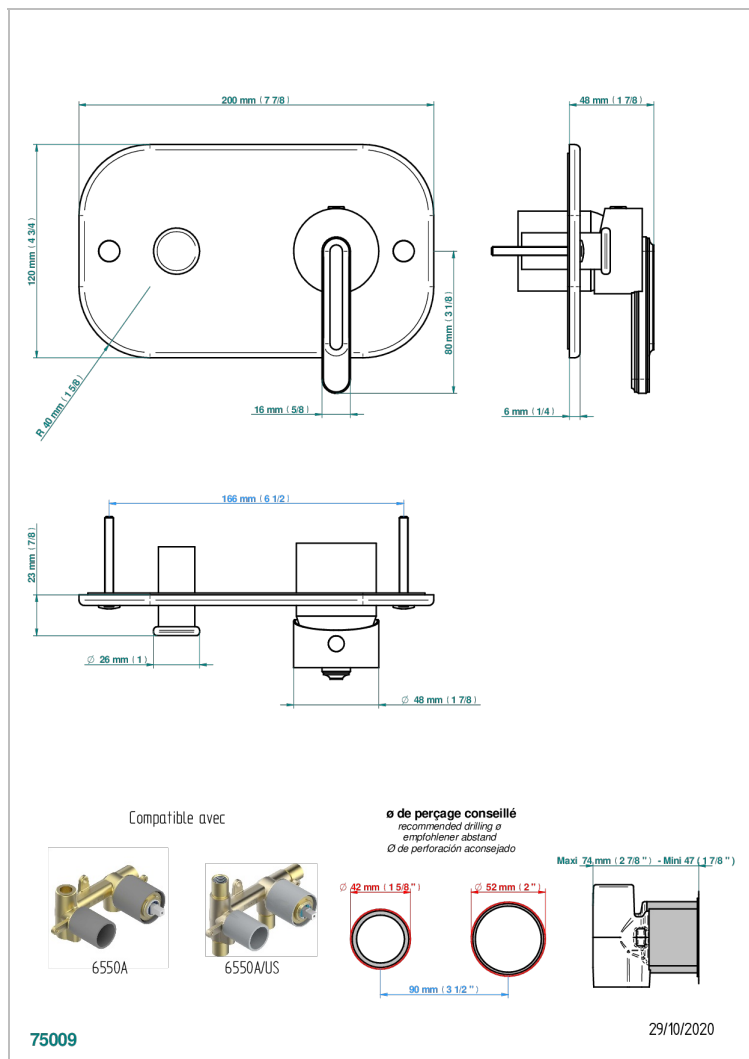

# CORVAIR PORTORO WITH LEVER HANDLES

U8J-6550B

Trim only for wall shower mixer with diverter

## CHARACTERISTIC

- Corvair Portoro with lever handles
- Trim only for wall shower mixer with diverter