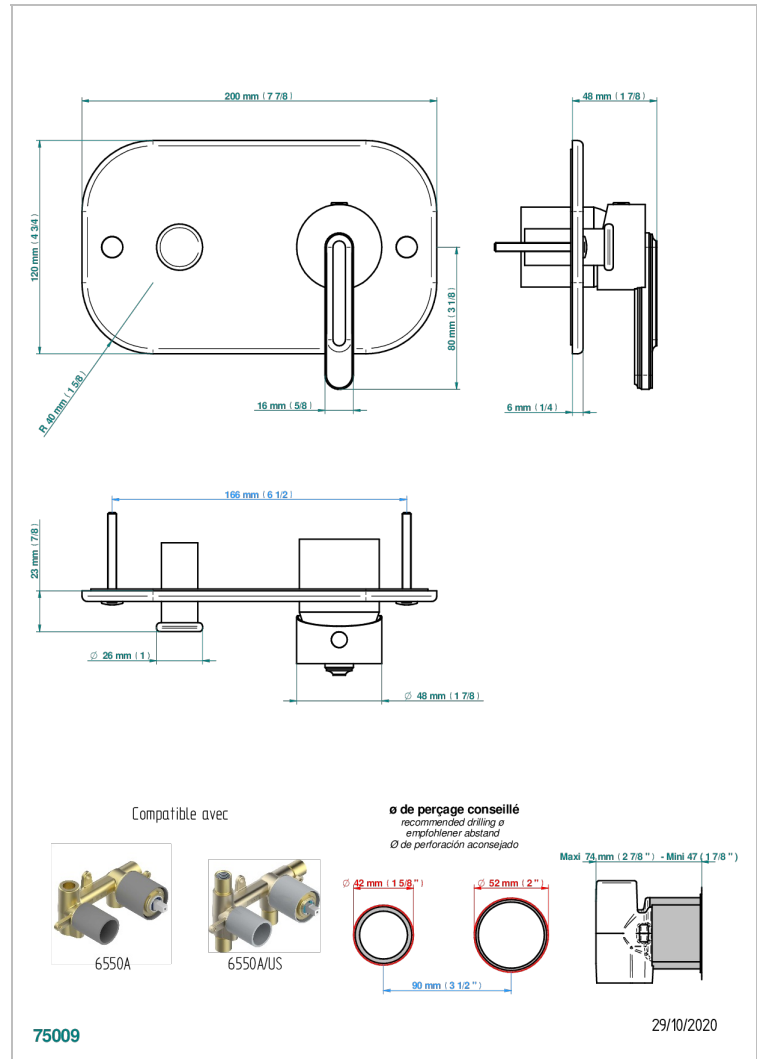

CORVAIR PORTORO

U8H-6550B

Trim only for wall shower mixer with diverter

CHARACTERISTIC

- Corvair Portoro
- Trim only for wall shower mixer with diverter

AVAILABLE FINITIONS

Black ceram - D30
Blush PVD - H62
Brass color PVD - H49
Brown bronze color PVD - F33
Chrome polished - A02
Gold color PVD - H52