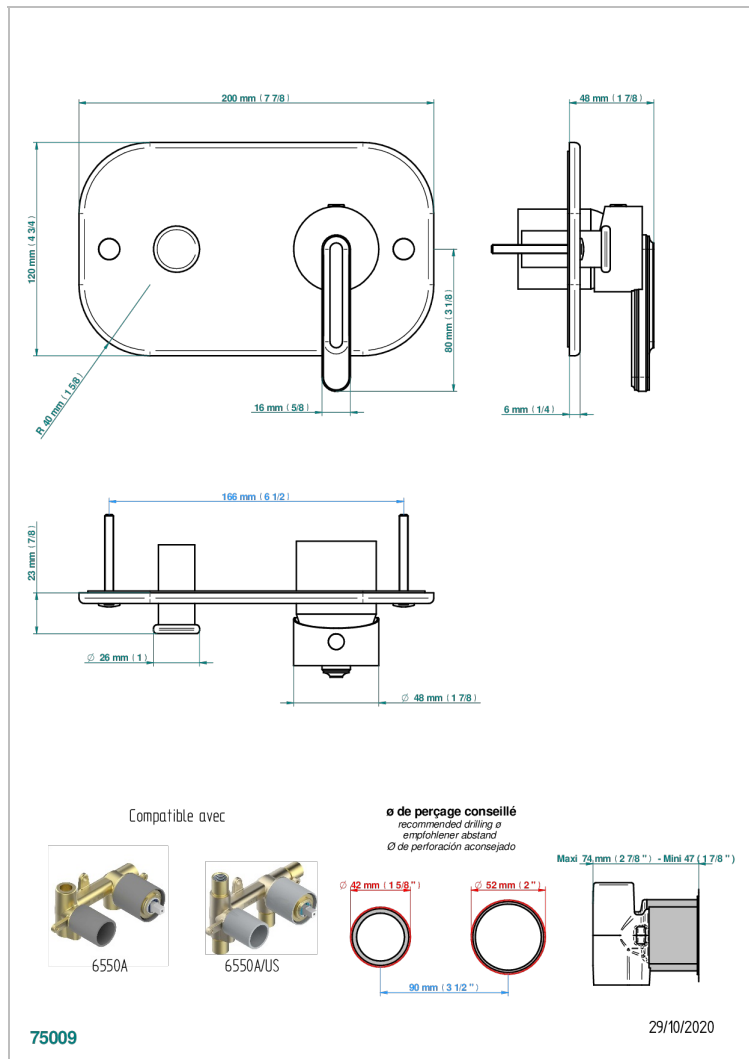

# CORVAIR HOWLITE WITH LEVER HANDLES

U8G-6550B

Trim only for wall shower mixer with diverter

## CHARACTERISTIC

- Corvair Howlite with lever handles
- Trim only for wall shower mixer with diverter