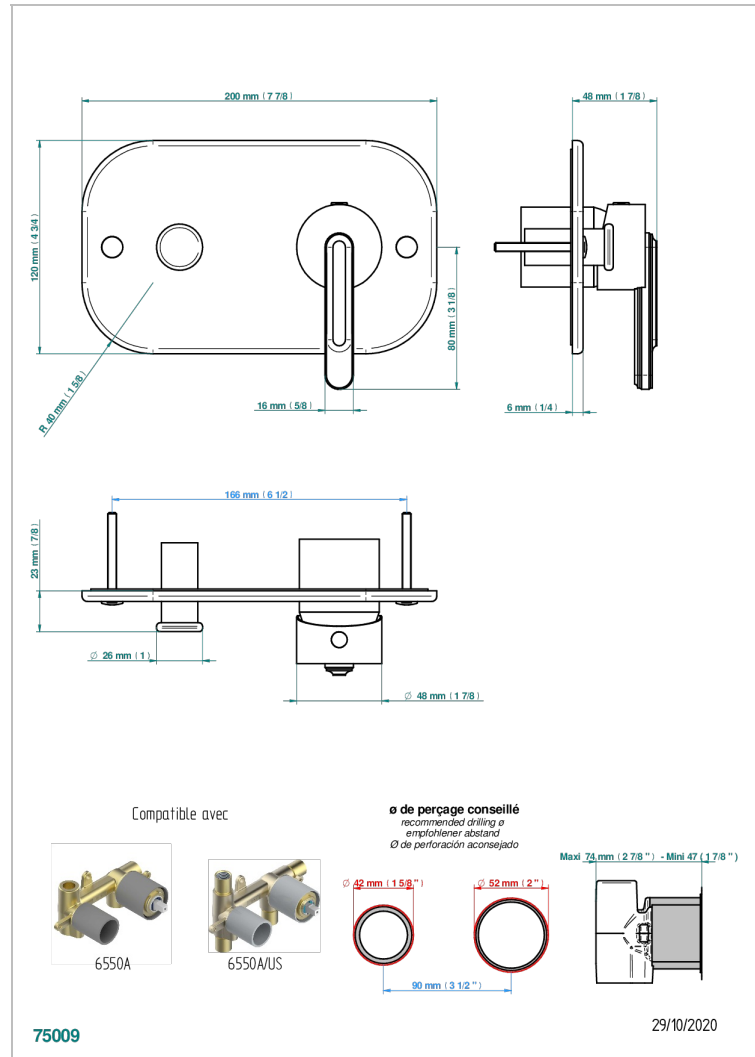

CORVAIR WITH LEVER HANDLES

U8E-6550B

Trim only for wall shower mixer with diverter

CHARACTERISTIC

- Corvoir with lever handles
- Trim only for wall shower mixer with diverter

AVAILABLE FINITIONS

Black ceram - D30
Blush PVD - H62
Brass color PVD - H49
Brown bronze color PVD - F33
Chrome polished - A02
Gold color PVD - H52