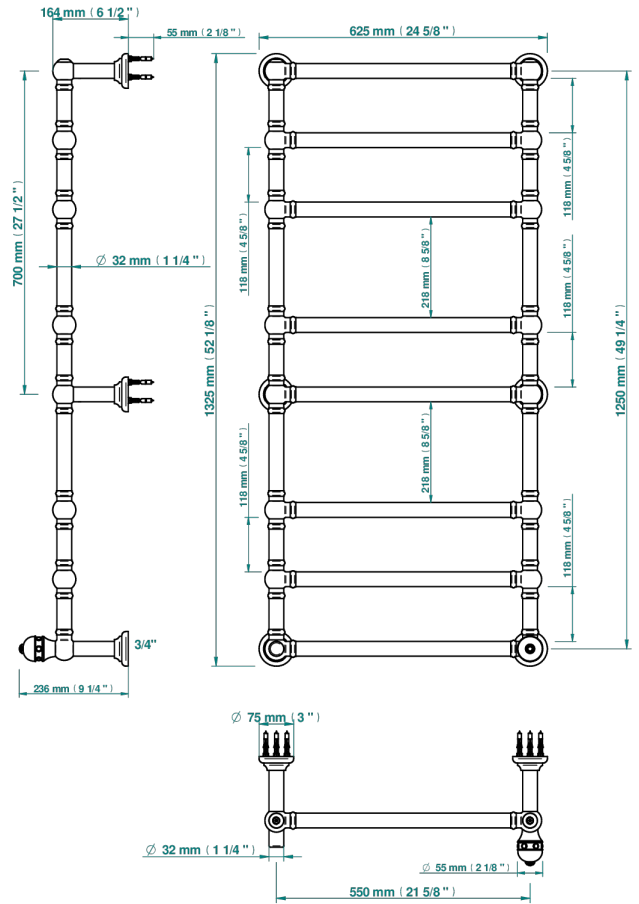

# SULLY ONICE BLANCO

U1S-TWT8H1

Traditional towel warmer, 8 rails, 625 mm x 1325 mm, hydronic with 1 stylised handle

THG<sup>®</sup>  
PARIS

75000

28/10/2020

## CARACTERÍSTICAS

- Sully Onice Blanco
- Traditional towel warmer, 8 rails, 625 mm x 1325 mm, hydronic with 1 stylised handle

## ESPECIFICACIONES TÉCNICAS

- Pression : 0,5 bars < P < 3 bars (recommandée)
- Pressure : 7.25 psi < P < 43.5 psi (advised)
- Température eau maximale conseillée : 60°C
- Maximum water temperature advised: 140°F
- Hauteur minimale au sol (maximum height from the ground) : 60 cm (24")
- Puissance / Power : 171W à Delta T 30