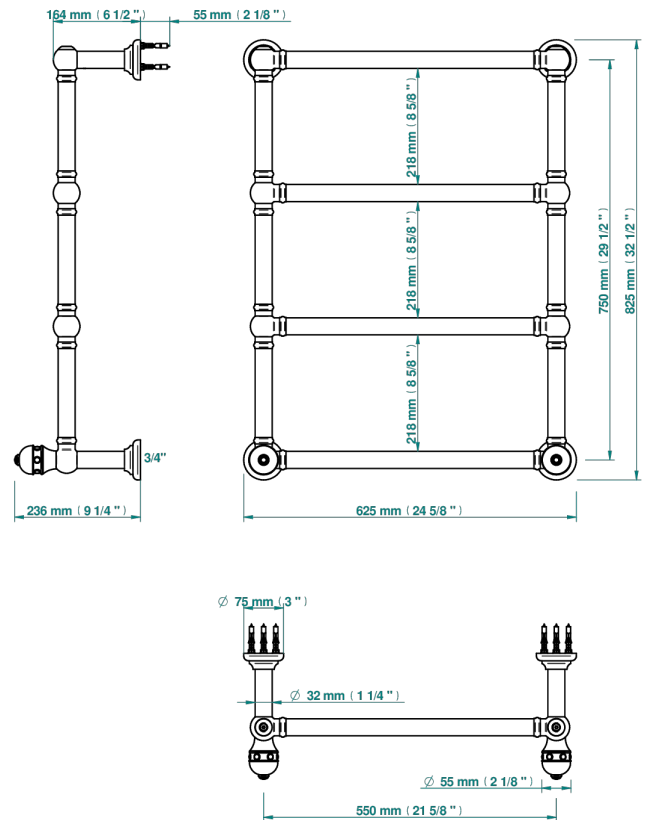

# SULLY ONICE BLANCO

U1S-TWT4H2

Traditional towel warmer, 4 rails, 625 mm x 825 mm, hydronic with 2 stylised handles

THG<sup>®</sup>  
PARIS

74997

28/10/2020

## CARACTERÍSTICAS

- Sully Onice Blanco
- Traditional towel warmer, 4 rails, 625 mm x 825 mm, hydronic with 2 stylised handles

## ESPECIFICACIONES TÉCNICAS

- Pression : 0,5 bars < P < 3 bars (recommandée)
- Pressure : 7.25 psi < P < 43.5 psi (advised)
- Température eau maximale conseillée : 60°C
- Maximum water temperature advised: 140°F
- Hauteur minimale au sol (maximum height from the ground) : 60 cm (24")
- Puissance / Power : 86W à Delta T 30