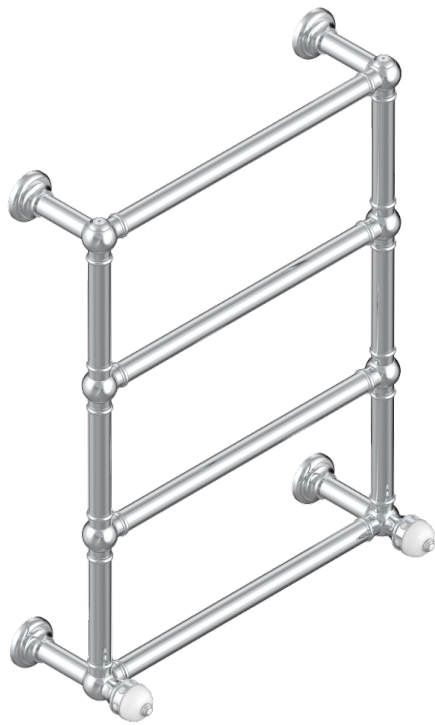

# SULLY ONICE BLANCO

U1S-TWT4H2

Traditional towel warmer, 4 rails, 625 mm x 825 mm, hydronic with 2 stylised handles

THG<sup>®</sup>  
PARIS

74997

28/10/2020

## CARACTERÍSTICAS

- Sully Onice Blanco
- Traditional towel warmer, 4 rails, 625 mm x 825 mm, hydronic with 2 stylised handles

## ACABADOS DISPONIBLES

Bronce claro - D01  
Cromo - A02  
Cromo mate - C02  
Dorado - F01  
Dorado mate - F07  
Dorado pálido - F30

Dorado pálido mate (sin barniz) - F31  
Níquel - B01  
Níquel mate - C01  
Pvd blush - H62  
Pvd blush mate - H60  
Pvd color latón - H49