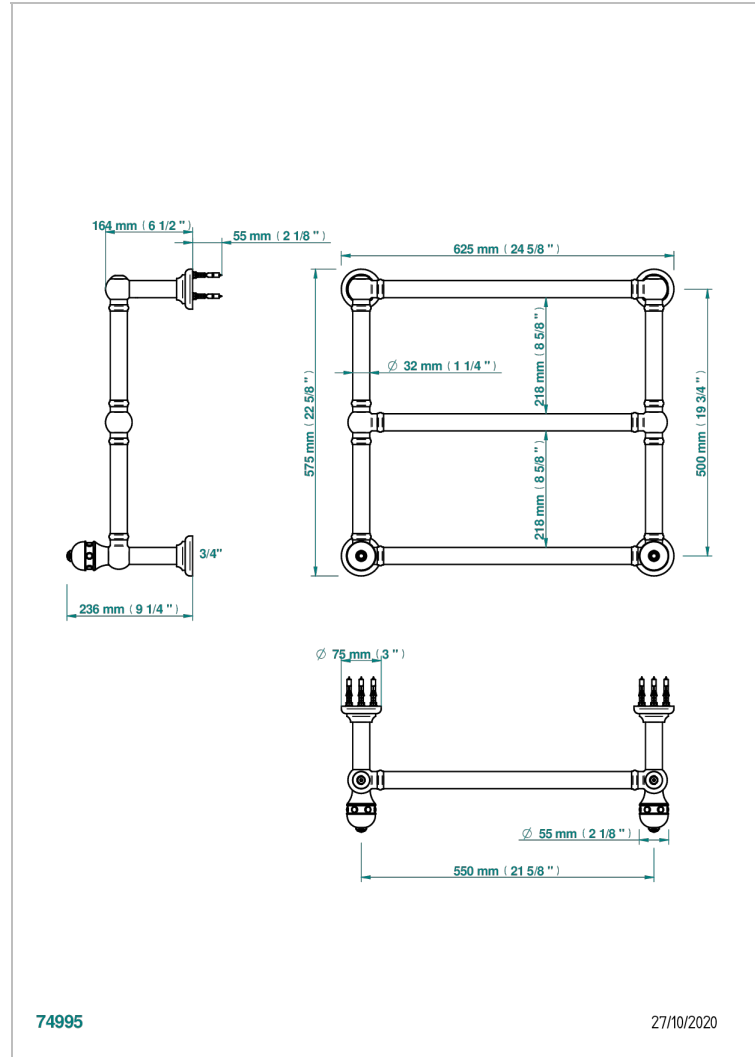

SULLY WHITE ONYX

U1S-TWT3H2

Traditional towel warmer, 3 rails, 625 mm x 575 mm, hydronic with 2 stylised handles

THG[®]
PARIS

CHARACTERISTIC

- Sully white onyx
- Traditional towel warmer, 3 rails, 625 mm x 575 mm, hydronic with 2 stylised handles

TECHNICAL SPECS

- Pression : 0,5 bars < P < 3 bars (recommandée)
- Pressure : 7.25 psi < P < 43.5 psi (advised)
- Température eau maximale conseillée : 60°C
- Maximum water temperature advised: 140°F
- Hauteur minimale au sol (maximum height from the ground) : 60 cm (24")
- Puissance / Power : 64W à Delta T 30