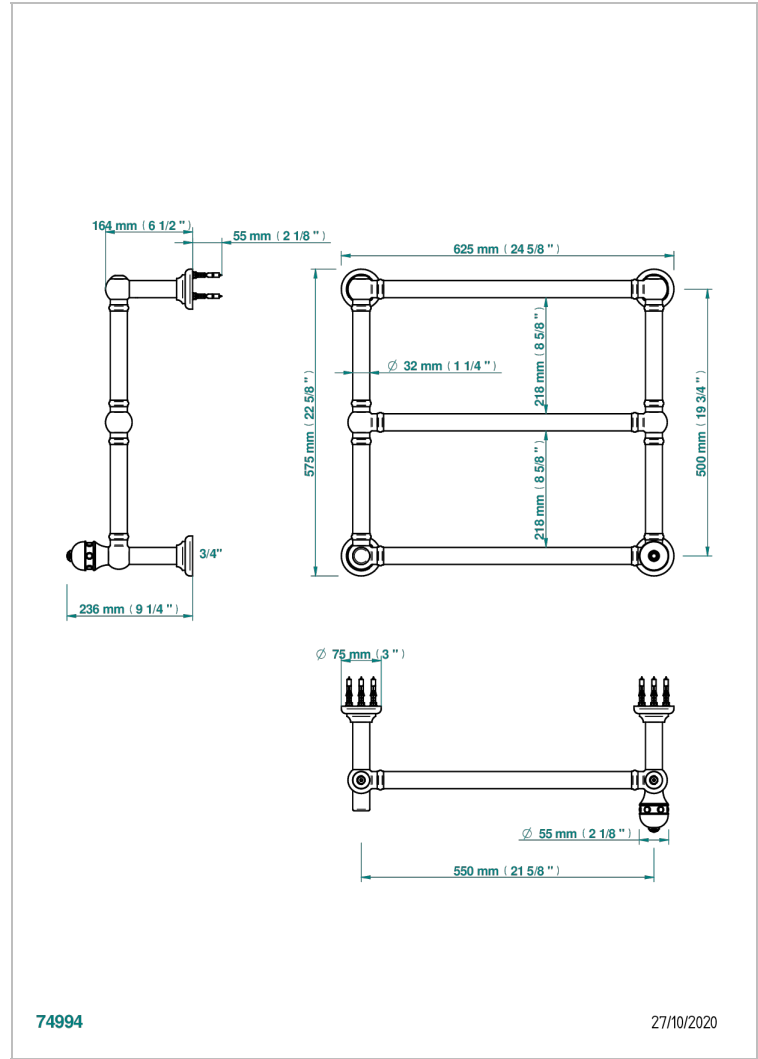

# SULLY ONICE BLANCO

U1S-TWT3H1

Traditional towel warmer, 3 rails, 625 mm x 575 mm, hydronic with 1 stylised handle

THG<sup>®</sup>  
PARIS

## CARACTERÍSTICAS

- Sully Onice Blanco
- Traditional towel warmer, 3 rails, 625 mm x 575 mm, hydronic with 1 stylised handle

## ESPECIFICACIONES TÉCNICAS

- Pression : 0,5 bars < P < 3 bars (recommandée)
- Pressure : 7.25 psi < P < 43.5 psi (advised)
- Température eau maximale conseillée : 60°C
- Maximum water temperature advised: 140°F
- Hauteur minimale au sol (maximum height from the ground) : 60 cm (24")
- Puissance / Power : 64W à Delta T 30