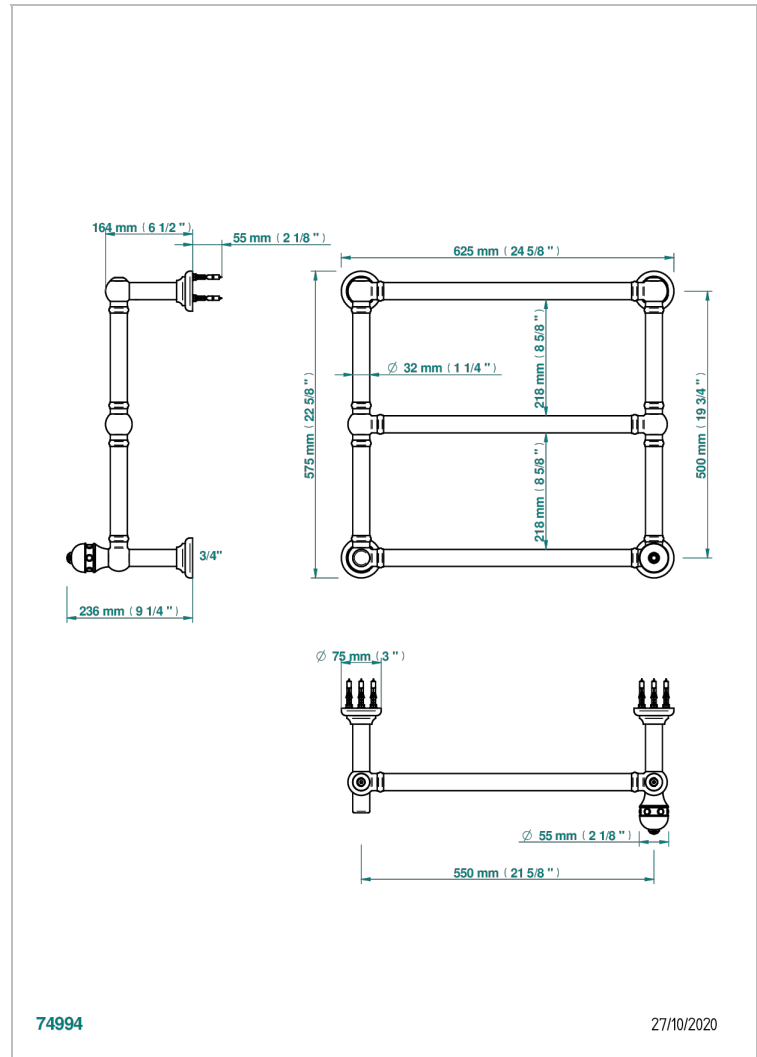

SULLY WHITE ONYX

U1S-TWT3H1

Traditional towel warmer, 3 rails, 625 mm x 575 mm, hydronic with 1 stylised handle

THG[®]
PARIS

CHARACTERISTIC

- Sully white onyx
- Traditional towel warmer, 3 rails, 625 mm x 575 mm, hydronic with 1 stylised handle

TECHNICAL SPECS

- Pression : 0,5 bars < P < 3 bars (recommandée)
- Pressure : 7.25 psi < P < 43.5 psi (advised)
- Température eau maximale conseillée : 60°C
- Maximum water temperature advised: 140°F
- Hauteur minimale au sol (maximum height from the ground) : 60 cm (24")
- Puissance / Power : 64W à Delta T 30