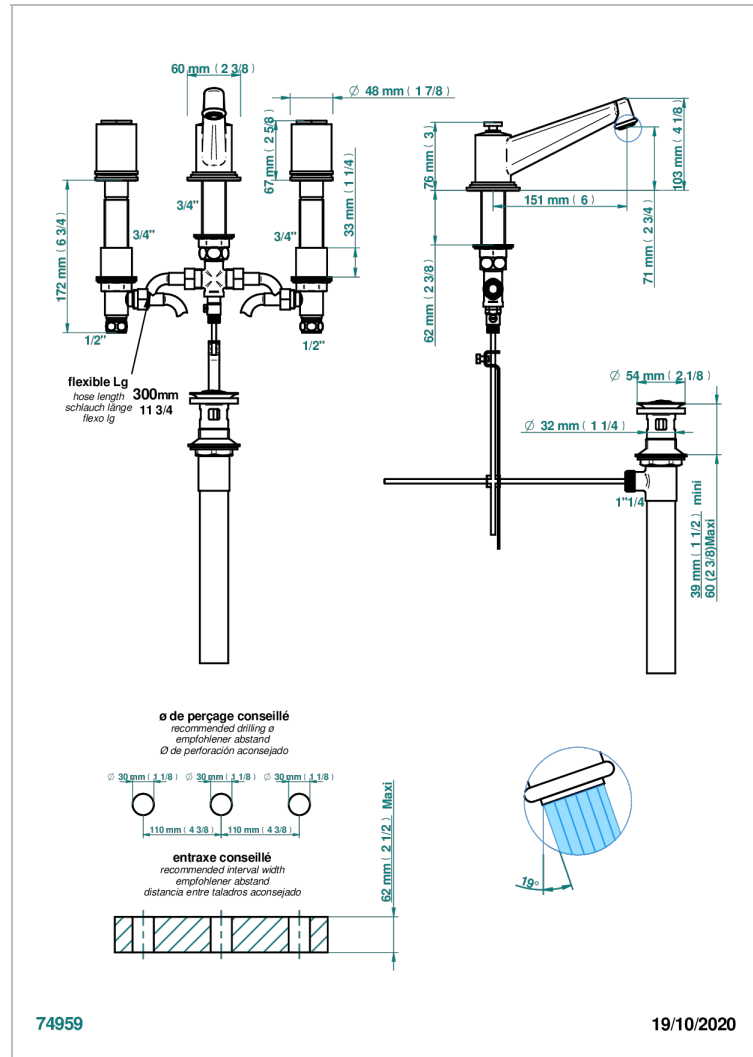

LE 9 NERO MARQUINA

G2I-152M/US

Rim mounted 3-hole basin mixer with waste for marble, high spout

CARACTERÍSTICAS

- Le 9 Nero Marquina
- Rim mounted 3-hole basin mixer with waste for marble, high spout

ACABADOS DISPONIBLES

Cerámica negra mate - D30
Cromo - A02
Cromo / dorado - G02
Cromo mate - C02
Dorado - F01
Dorado mate - F07

Dorado pálido - F30
Dorado pálido mate (sin barniz) - F31
Natural smoked Brass - A13
Níquel - B01
Níquel mate - C01
Níquel viejo - H28

Pvd umber - H66
Pvd umber mate - H67