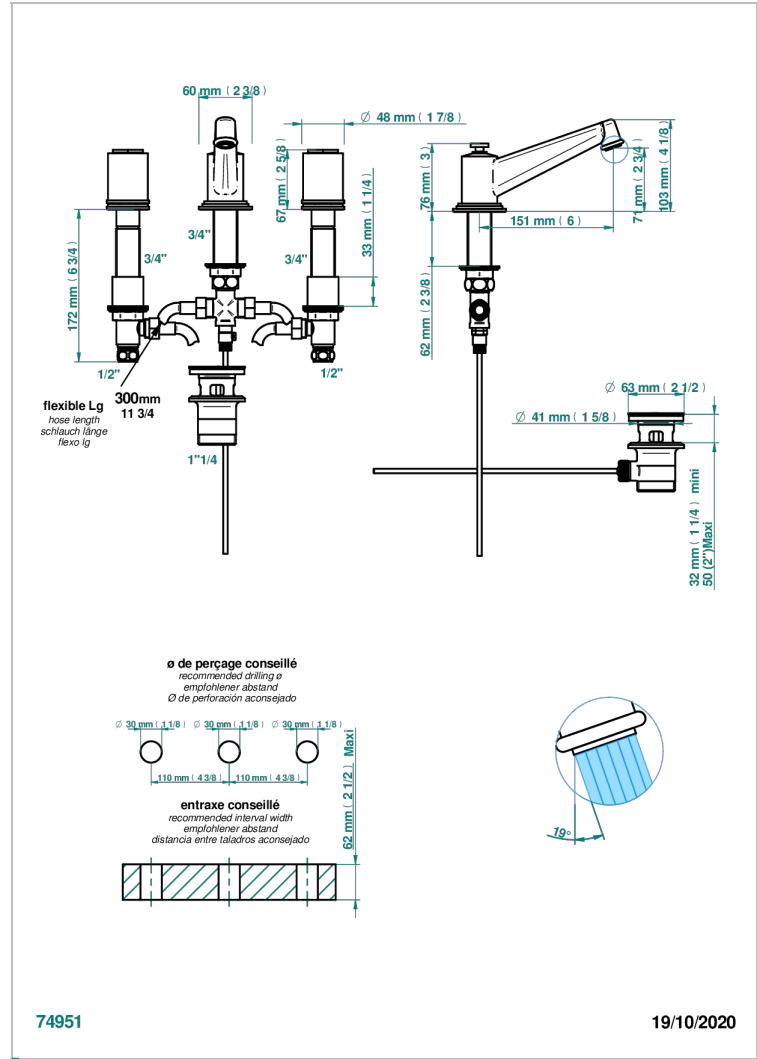

LE 9 NERO MARQUINA

G2I-152M

Rim mounted 3-hole basin mixer with waste, for marble high spout

THG[®]
PARIS

CHARACTERISTIC

- ACS : 18ACCLY393
- NF : NF EN 200 - IA - Chrome

STANDARDS

AVAILABLE FINITIONS